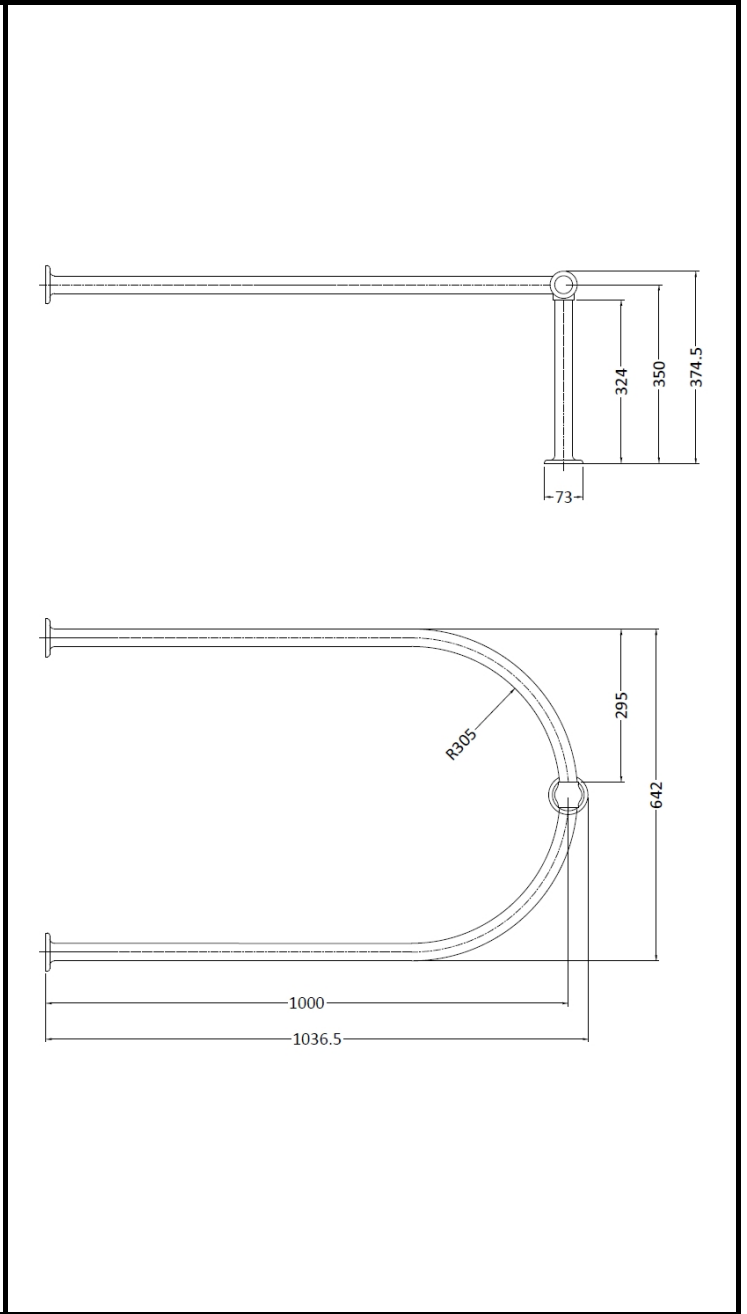

B A Y S W A T E R

London W.2

CODE: BAYA002

DESCRIPTION: 1/2 Shower Curtain Ring

CATEGORY: Wastes & Extras

PRODUCT DIMENSIONS				
Height (mm)	Width (mm)	Length (mm)	Depth (mm)	Nett Wgt Kg
375	642		1037	5.08

PACKAGING DIMENSIONS			
Height (mm)	Width (mm)	Depth (mm)	Gross Wgt Kg
680	100	970	5.08

PACKAGING DATA			
Box Colour	White Cardboard Box		
Box Qty	1	Label Colour	White Label
Label Size	100 x 50	Label Qty	1

OUTER BOX DIMENSIONS (If Applicable)				
Height (mm)	Width (mm)	Length (mm)	Depth (mm)	Gross Wgt Kg
Barcode	5055275890448			

PRODUCT DETAILS	
Country of Origin	China
Fitting Instruction	No
Product Material	Brass
Heating Element Wattage	Not Applicable

CE Certification	N/A
Colour/Finish	Chrome
Product Diameter	
Connection Size	Not Applicable