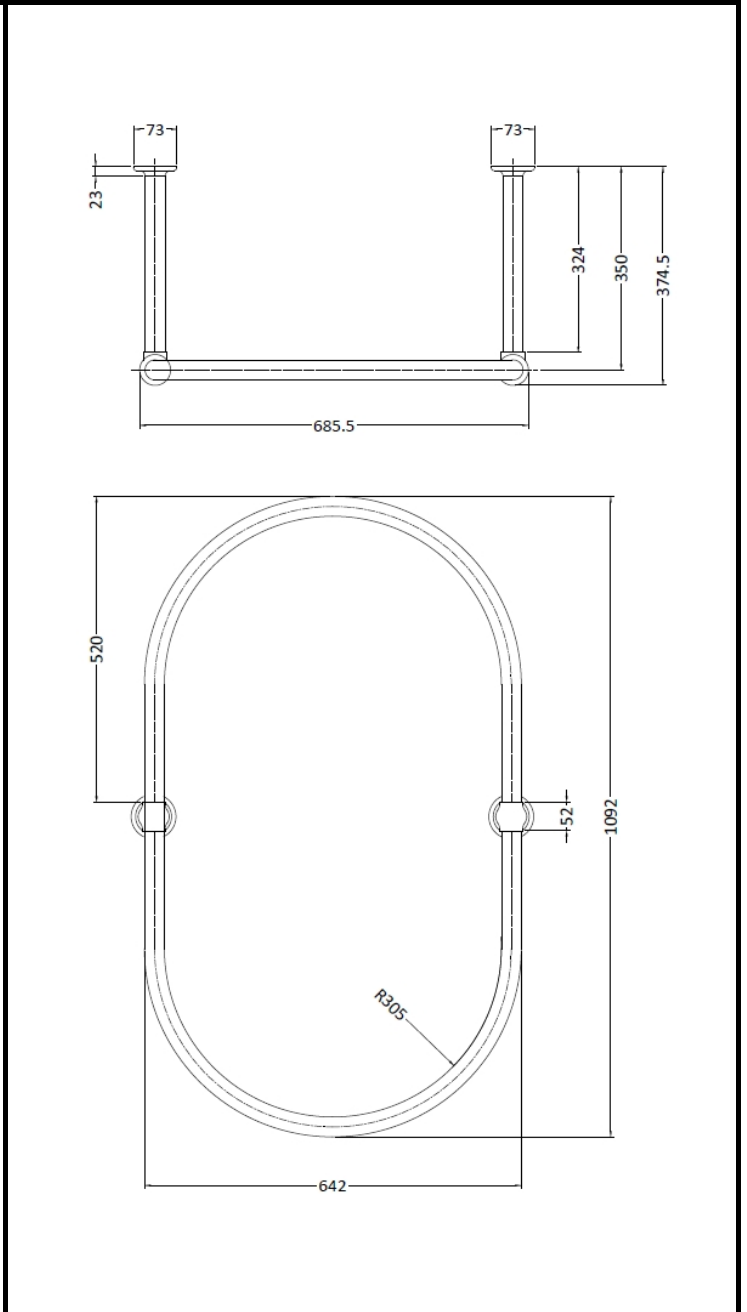

B A Y S W A T E R

London W.2

CODE: BAYA003

DESCRIPTION: Full Shower Curtain Ring

CATEGORY: Wastes & Extras

PRODUCT DIMENSIONS				
Height (mm)	Width (mm)	Length (mm)	Depth (mm)	Nett Wgt Kg
375	686		1092	6.34

PACKAGING DIMENSIONS			
Height (mm)	Width (mm)	Depth (mm)	Gross Wgt Kg
670	100	1245	6.34

PACKAGING DATA			
Box Colour	White Cardboard Box		
Box Qty	1	Label Colour	White Label
Label Size	100 x 50	Label Qty	1

OUTER BOX DIMENSIONS (If Applicable)				
Height (mm)	Width (mm)	Length (mm)	Depth (mm)	Gross Wgt Kg
Barcode	5055275890455			

PRODUCT DETAILS	
Country of Origin	China
Fitting Instruction	No
Product Material	Brass
Heating Element Wattage	Not Applicable

CE Certification	N/A
Colour/Finish	Chrome
Product Diameter	
Connection Size	Not Applicable