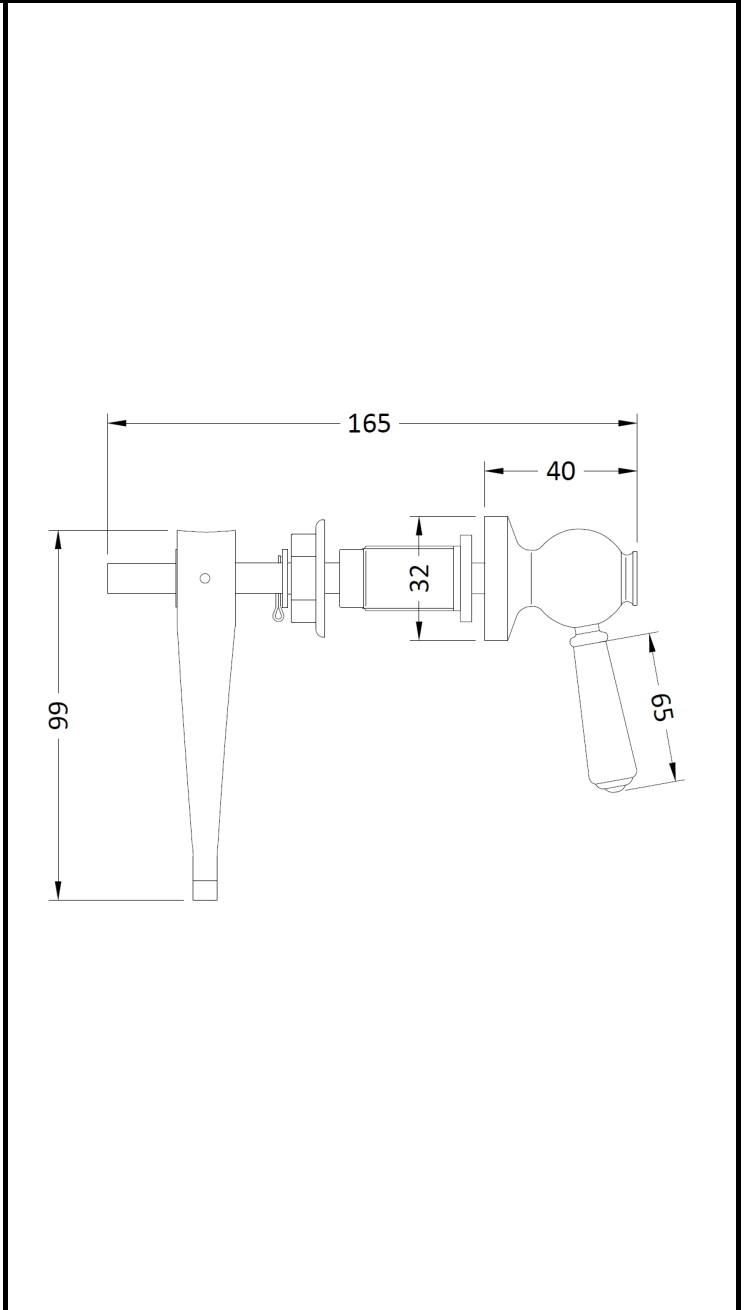

B A Y S W A T E R

London W.2

CODE: BAYA005

DESCRIPTION: Black Ceramic Handle Wc Lever

CATEGORY: Wastes & Extras

PRODUCT DIMENSIONS				
Height (mm)	Width (mm)	Length (mm)	Depth (mm)	Nett Wgt Kg
165	32		99	0.2

PACKAGING DIMENSIONS			
Height (mm)	Width (mm)	Depth (mm)	Gross Wgt Kg
180	30	110	0.3

PACKAGING DATA			
Box Colour	White Cardboard Box		
Box Qty	1	Label Colour	White Label
Label Size	100 x 50	Label Qty	2

OUTER BOX DIMENSIONS (If Applicable)				
Height (mm)	Width (mm)	Length (mm)	Depth (mm)	Gross Wgt Kg
Barcode	5055275890684			

PRODUCT DETAILS	
Country of Origin	China
Fitting Instruction	No
Product Material	Brass; Ceramic
Heating Element Wattage	Not Applicable

CE Certification	N/A
Colour/Finish	Chrome
Product Diameter	32mm
Connection Size	Not Applicable