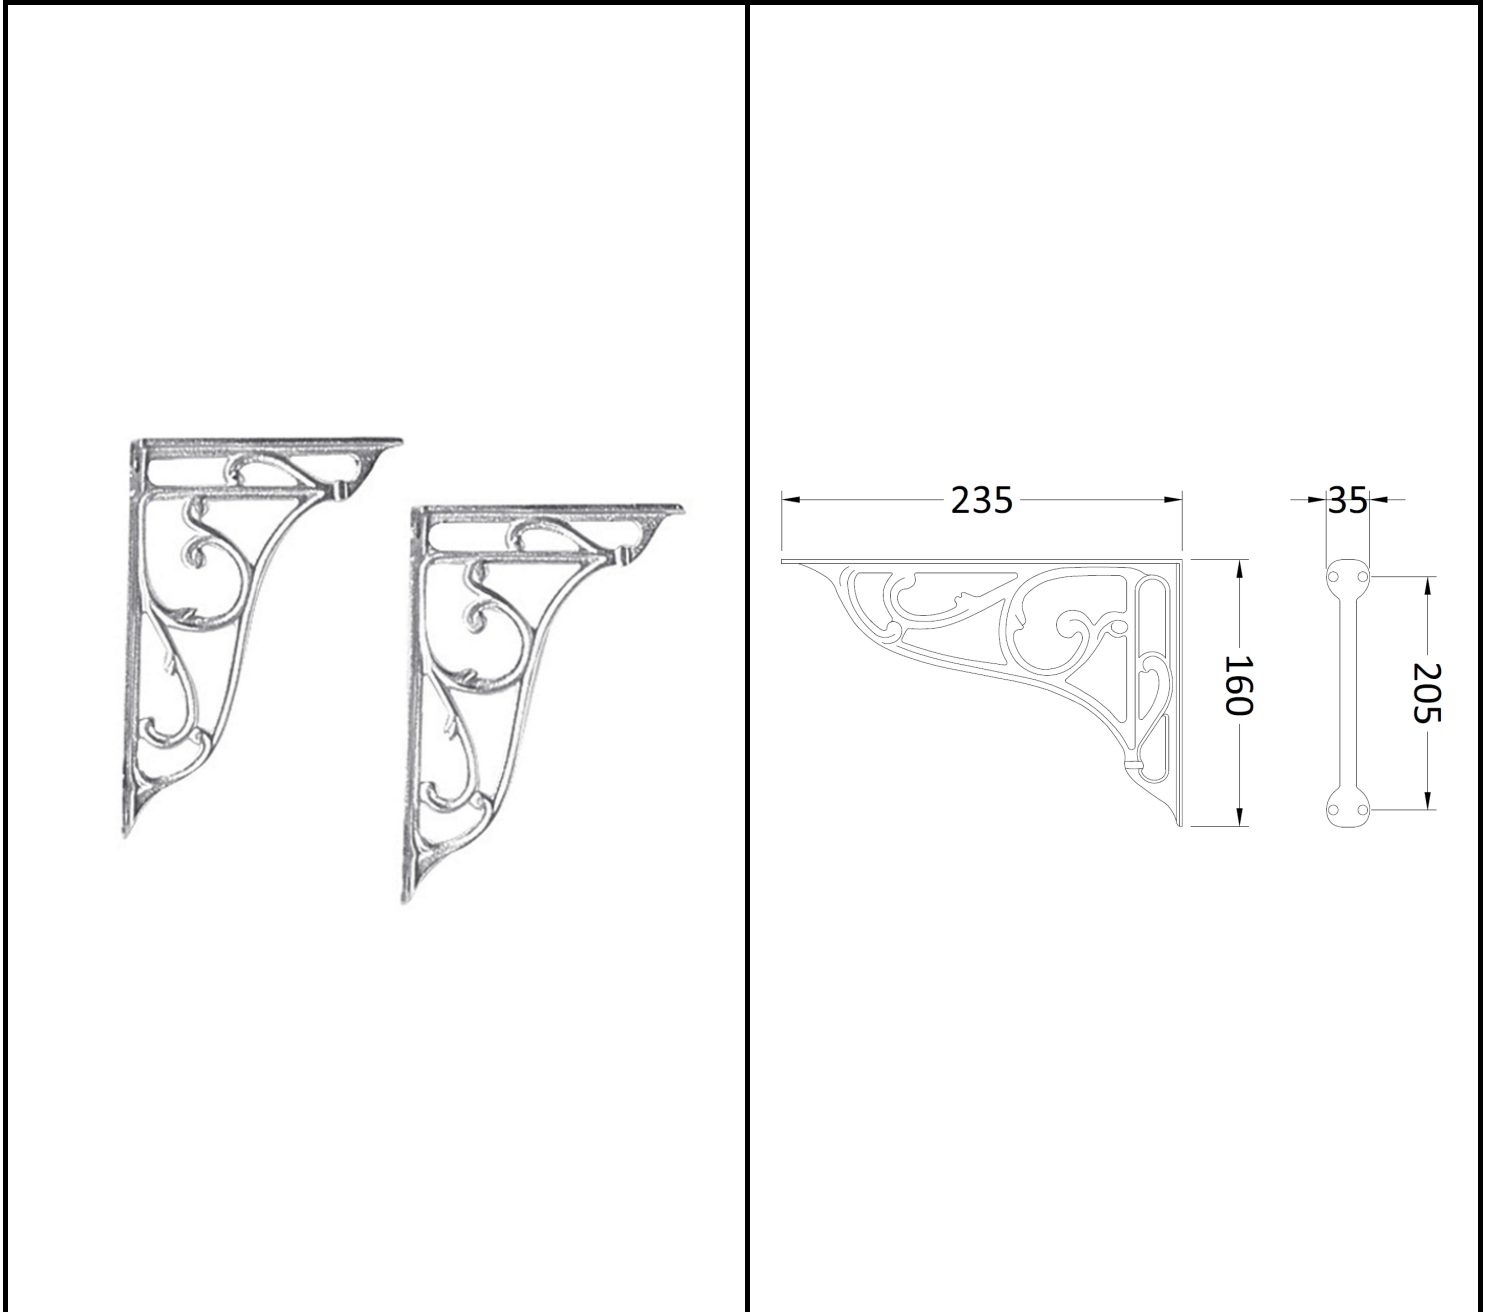

# B A Y S W A T E R

London W.2

**CODE:** BAYA016

**DESCRIPTION:** Ornate Cistern Brackets

**CATEGORY:** Wastes & Extras

PRODUCT DIMENSIONS				
Height (mm)	Width (mm)	Length (mm)	Depth (mm)	Nett Wgt Kg
235	35		160	1.3

PACKAGING DIMENSIONS			
Height (mm)	Width (mm)	Depth (mm)	Gross Wgt Kg
260	55	165	1.32

PACKAGING DATA			
Box Colour	White Cardboard Box		
Box Qty	1	Label Colour	White Label
Label Size	100 x 50	Label Qty	2

OUTER BOX DIMENSIONS (If Applicable)				
Height (mm)	Width (mm)	Length (mm)	Depth (mm)	Gross Wgt Kg
Barcode	5055275890691			

PRODUCT DETAILS	
Country of Origin	China
Fitting Instruction	No
Product Material	Brass
Heating Element Wattage	Not Applicable

CE Certification	N/A
Colour/Finish	Chrome
Product Diameter	Not Applicable
Connection Size	Not Applicable