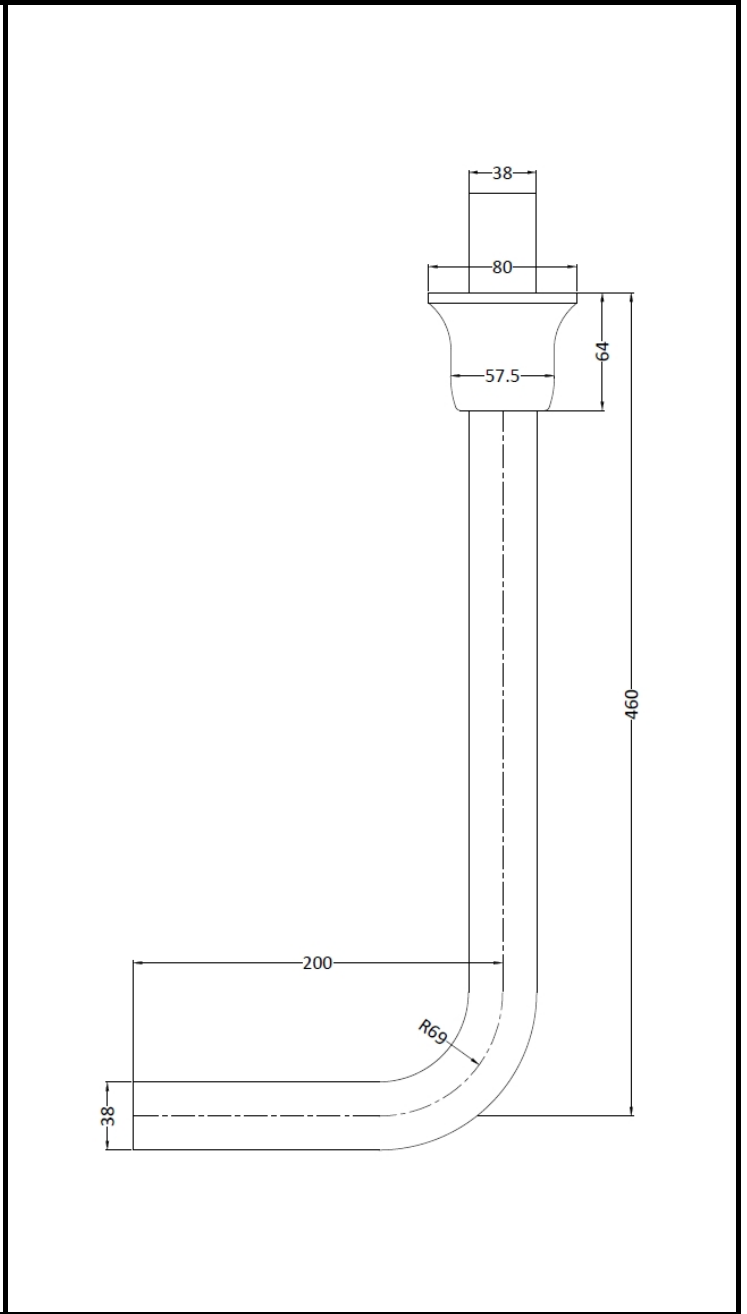

B A Y S W A T E R

London W.2

CODE: BAYA017

DESCRIPTION: Low Level Flush Pipe Pack

CATEGORY: Wastes & Extras

PRODUCT DIMENSIONS				
Height (mm)	Width (mm)	Length (mm)	Depth (mm)	Nett Wgt Kg
480	81		220	0.81

PACKAGING DIMENSIONS			
Height (mm)	Width (mm)	Depth (mm)	Gross Wgt Kg
200	75	540	0.81

PACKAGING DATA			
Box Colour	White Cardboard Box		
Box Qty	1	Label Colour	White Label
Label Size	100 x 50	Label Qty	2

OUTER BOX DIMENSIONS (If Applicable)				
Height (mm)	Width (mm)	Length (mm)	Depth (mm)	Gross Wgt Kg
Barcode	5055275890400			

PRODUCT DETAILS	
Country of Origin	China
Fitting Instruction	No
Product Material	Brass
Heating Element Wattage	Not Applicable

CE Certification	N/A
Colour/Finish	Chrome
Product Diameter	38mm
Connection Size	1 1/2"