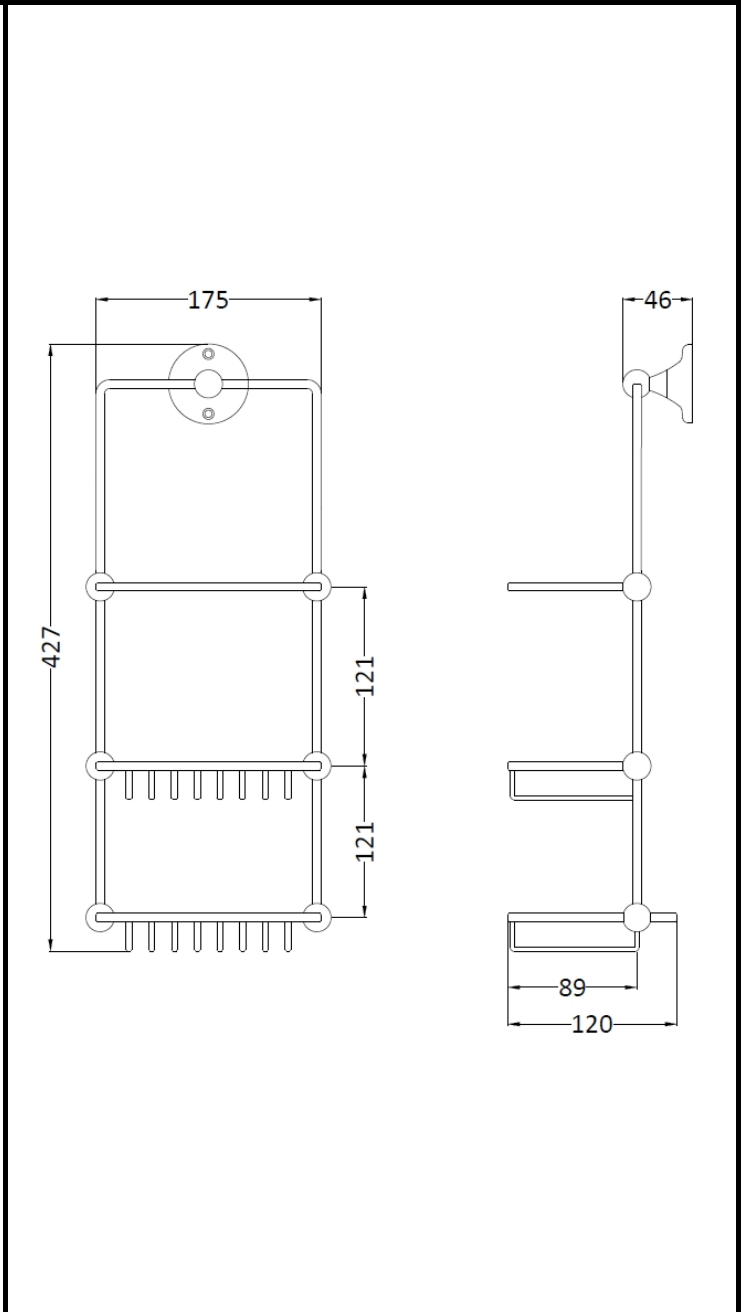

B A Y S W A T E R

London W.2

CODE: BAYA022

DESCRIPTION: Traditional Shower Tidy

CATEGORY: Wastes & Extras

PRODUCT DIMENSIONS				
Height (mm)	Width (mm)	Length (mm)	Depth (mm)	Nett Wgt Kg
411	152		116	1

PACKAGING DIMENSIONS			
Height (mm)	Width (mm)	Depth (mm)	Gross Wgt Kg
130	185	415	1

PACKAGING DATA			
Box Colour	White Cardboard Box		
Box Qty	1	Label Colour	White Label
Label Size	100 x 50	Label Qty	2

OUTER BOX DIMENSIONS (If Applicable)				
Height (mm)	Width (mm)	Length (mm)	Depth (mm)	Gross Wgt Kg
680	440			
Barcode	5055275890523			