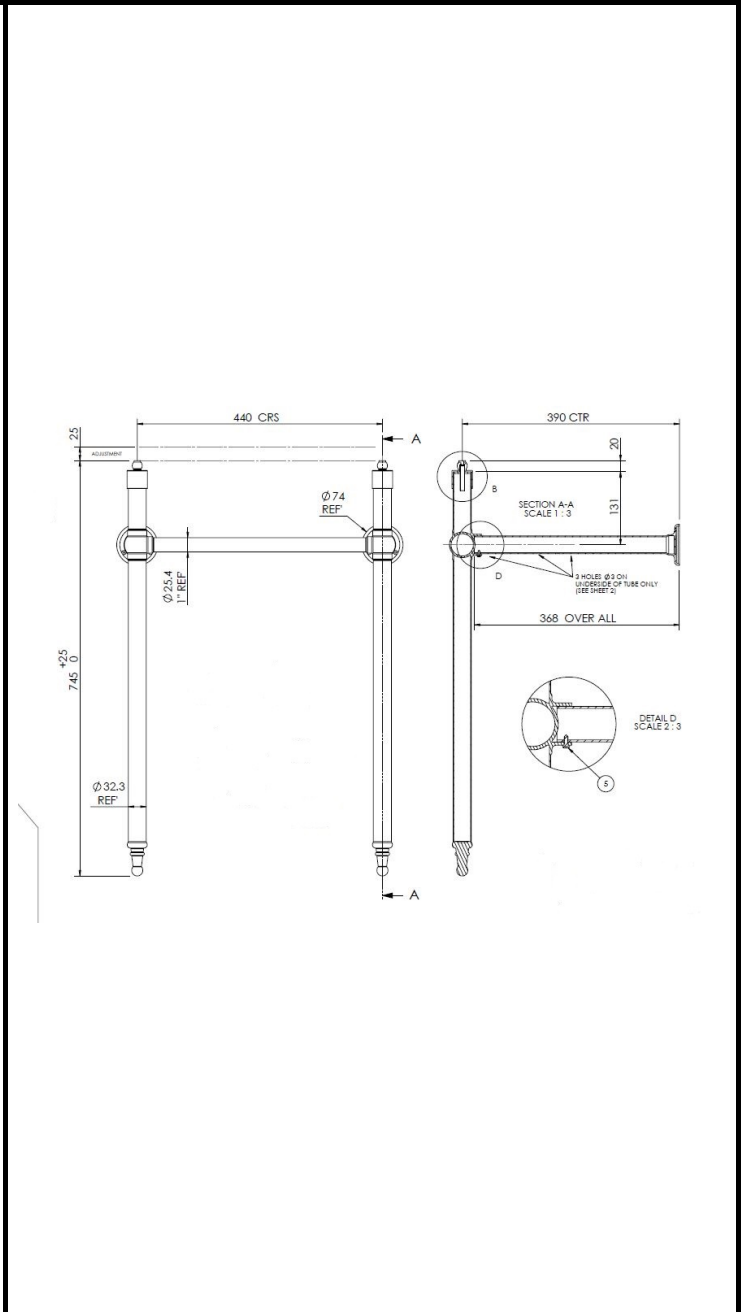

B A Y S W A T E R

London W.2

CODE: BAYA101

DESCRIPTION: Universal Basin Frame

CATEGORY: Wastes & Extras

PRODUCT DIMENSIONS				
Height (mm)	Width (mm)	Length (mm)	Depth (mm)	Nett Wgt Kg
745	514		413	5.5

PACKAGING DIMENSIONS			
Height (mm)	Width (mm)	Depth (mm)	Gross Wgt Kg
550	810	95	5.5

PACKAGING DATA			
Box Colour	Brown Cardboard Box		
Box Qty	1	Label Colour	White Label
Label Size	100 x 50	Label Qty	2

OUTER BOX DIMENSIONS (If Applicable)				
Height (mm)	Width (mm)	Length (mm)	Depth (mm)	Gross Wgt Kg
Barcode	5055275890257			

PRODUCT DETAILS	
Country of Origin	China
Fitting Instruction	No
Product Material	Stainless Steel
Heating Element Wattage	Not Applicable

CE Certification	N/A
Colour/Finish	Chrome
Product Diameter	Not Applicable
Connection Size	Not Applicable