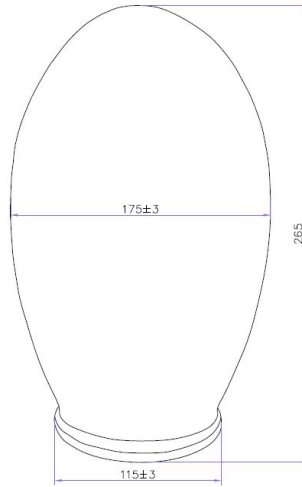

B A Y S W A T E R

London W.2

CODE: BAYB003

DESCRIPTION: Traditional Bath Leg Set (M1c)

CATEGORY: Baths

PRODUCT DIMENSIONS

Length (mm)	Width (mm)	Height (mm)	Nett Wgt Kg
260	175	265	5.8

PACKAGING DIMENSIONS

Length(mm)	Width (mm)	Height (mm)	Gross Wgt Kg
500	500	250	5.8

PACKAGING DATA

Box Colour	Polystyrene Moulded Box		
Box Qty	1	Label Colour	White Label
Label Size	140 X 100	Label Qty	1

OUTER BOX DIMENSIONS (If Applicable)

Length (mm)	Width (mm)	Height (mm)	Gross Wgt Kg
Barcode	5055275892442		

PRODUCT DETAILS

Country of Origin	United Kingdom	Certification	FSC	N/A	CE	N/A
Fitting Instruction	Yes	Material Colour Ref'	Not Applicable			
Product Material	Steel	Material Thickness	N/A			
Volume (Ltr)	N/A	Displaced Capacity	N/A			
Leg Set Inc'	Not Applicable	Waste Inc'	Not Applicable			
Drilled/Undrilled	Not Applicable	Includes Grips	Not Applicable			
Embossed	Not Applicable	No of Tapholes	Not Applicable			
Anti-Slip	Not Applicable					