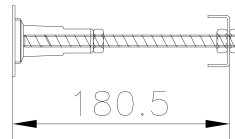

B A Y S W A T E R

London W.2

CODE: BAYB004

DESCRIPTION: Bathurst Bath Leg Set

CATEGORY: Baths

PRODUCT DIMENSIONS			
Length (mm)	Width (mm)	Height (mm)	Nett Wgt Kg
570			1.9

PACKAGING DIMENSIONS			
Length (mm)	Width (mm)	Height (mm)	Gross Wgt Kg
600	60	60	1.9

PACKAGING DATA			
Box Colour	Brown Cardboard Box		
Box Qty	1	Label Colour	White Label
Label Size	50 X 38	Label Qty	1

OUTER BOX DIMENSIONS (If Applicable)			
Length (mm)	Width (mm)	Height (mm)	Gross Wgt Kg
Barcode	5055275891964		

PRODUCT DETAILS						
Country of Origin	Poland	Certification	FSC	N/A	CE	N/A
Fitting Instruction	Yes	Material Colour Ref'	Not Applicable			
Product Material	Steel	Material Thickness	N/A			
Volume (Ltr)	N/A	Displaced Capacity	N/A			
Leg Set Inc'	Not Applicable	Waste Inc'	Not Applicable			
Drilled/Undrilled	Not Applicable	Includes Grips	Not Applicable			
Embossed	Not Applicable	No of Tapholes	Not Applicable			
Anti-Slip	Not Applicable					