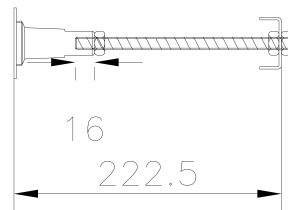

B A Y S W A T E R

London W.2

CODE: BAYB004

DESCRIPTION: Bathurst Bath Leg Set

CATEGORY: Baths

PRODUCT DIMENSIONS			
Length (mm)	Width (mm)	Height (mm)	Nett Wgt Kg
570			1.9

PACKAGING DIMENSIONS			
Length (mm)	Width (mm)	Height (mm)	Gross Wgt Kg
600	60	60	1.9

PACKAGING DATA			
Box Colour	Brown Cardboard Box		
Box Qty	1	Label Colour	White Label
Label Size	50 X 38	Label Qty	1

OUTER BOX DIMENSIONS (If Applicable)			
Length (mm)	Width (mm)	Height (mm)	Gross Wgt Kg
Barcode	5055275891964		

PRODUCT DETAILS						
Country of Origin	Poland	Certification	FSC	N/A	CE	N/A
Fitting Instruction	Yes	Material Colour Ref'	Not Applicable			
Product Material	Steel	Material Thickness	N/A			
Volume (Ltr)	N/A	Displaced Capacity	N/A			
Leg Set Inc'	Not Applicable	Waste Inc'	Not Applicable			
Drilled/Undrilled	Not Applicable	Includes Grips	Not Applicable			
Embossed	Not Applicable	No of Tapholes	Not Applicable			
Anti-Slip	Not Applicable					