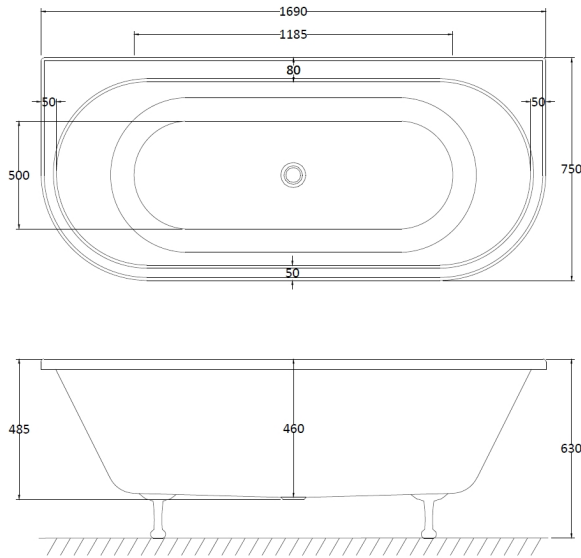

B A Y S W A T E R

London W.2

CODE: BAYB106

DESCRIPTION: Courtnell 1700 Double Ended Btw F/Bath

CATEGORY: Baths

PRODUCT DIMENSIONS			
Length (mm)	Width (mm)	Height (mm)	Nett Wgt Kg
1690	750	485	40

PACKAGING DIMENSIONS			
Length (mm)	Width (mm)	Height (mm)	Gross Wgt Kg
1720	770	505	40

PACKAGING DATA			
Box Colour	Brown Cardboard Sleeve		
Box Qty	1	Label Colour	White Label
Label Size	100 X 50	Label Qty	2

OUTER BOX DIMENSIONS (If Applicable)			
Length (mm)	Width (mm)	Height (mm)	Gross Wgt Kg
Barcode	5055275892459		

PRODUCT DETAILS							
Country of Origin	United Kingdom			Certification	FSC	N/A	CE
Fitting Instruction	Yes			Material Colour Ref'	European White		
Product Material	Acrylic			Material Thickness	4mm		
Volume (Ltr)	228L			Displaced Capacity	158L		
Leg Set Inc'	Legset Not Included			Waste Inc'	Waste Not Included		
Drilled/Undrilled	Undrilled For Taps			Includes Grips	No Grips Supplied		
Embossed	No			No of Tapholes	None		
Anti-Slip	No						