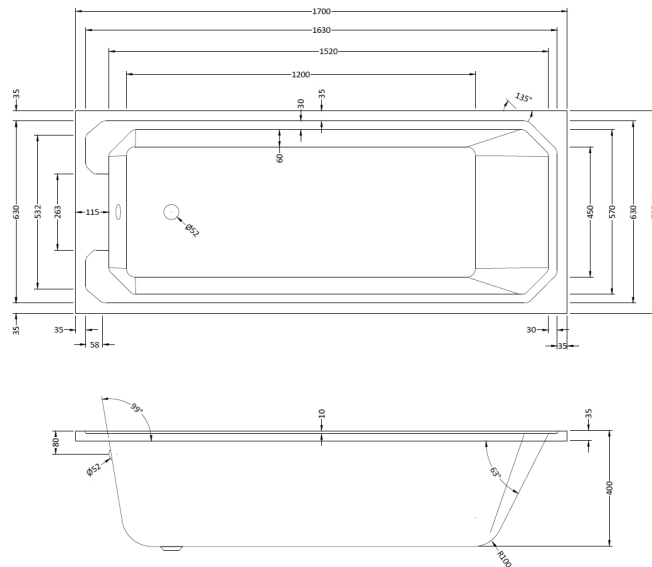

B A Y S W A T E R

London W.2

CODE: BAYB107

DESCRIPTION: Bathurst 1700 X 700 Single Ended Bath

CATEGORY: Baths

PRODUCT DIMENSIONS

Length (mm)	Width (mm)	Height (mm)	Nett Wgt Kg
1700	700	425	19.3

PACKAGING DIMENSIONS

Length (mm)	Width (mm)	Height (mm)	Gross Wgt Kg
1720	720	435	19.3

PACKAGING DATA

Box Colour	Brown Cardboard Sleeve		
Box Qty	1	Label Colour	White Label
Label Size	100 X 50	Label Qty	2

OUTER BOX DIMENSIONS (If Applicable)

Length (mm)	Width (mm)	Height (mm)	Gross Wgt Kg
Barcode	5055275891742		

PRODUCT DETAILS

Country of Origin	Poland	Certification	FSC	N/A	CE
Fitting Instruction	Yes	Material Colour Ref'	European White		
Product Material	Acrylic	Material Thickness	4mm		
Volume (Ltr)	178L	Displaced Capacity	108L		
Leg Set Inc'	Legset Not Included	Waste Inc'	Waste Not Included		
Drilled/Undrilled	Undrilled For Taps	Includes Grips	No Grips Supplied		
Embossed	No	No of Tapholes	None		
Anti-Slip	No				