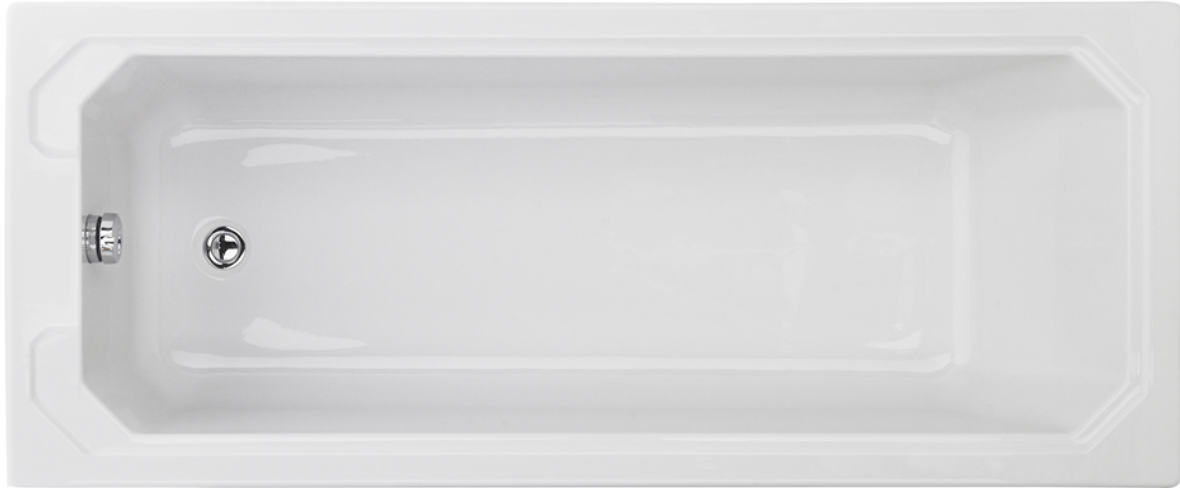

B A Y S W A T E R

London W.2

CODE: BAYB108

DESCRIPTION: Bathurst 1700 X 750 Single Ended Bath

CATEGORY: Baths

PRODUCT DIMENSIONS

Length (mm)	Width (mm)	Height (mm)	Nett Wgt Kg
1700	750	425	23.2

PACKAGING DIMENSIONS

Length (mm)	Width (mm)	Height (mm)	Gross Wgt Kg
1720	770	435	23.2

PACKAGING DATA

Box Colour	Brown Cardboard Sleeve		
Box Qty	1	Label Colour	White Label
Label Size	100 X 50	Label Qty	2

OUTER BOX DIMENSIONS (If Applicable)

Length (mm)	Width (mm)	Height (mm)	Gross Wgt Kg
Barcode	5055275891759		

PRODUCT DETAILS

Country of Origin	Poland	Certification	FSC	N/A	CE
Fitting Instruction	Yes	Material Colour Ref'	European White		
Product Material	Acrylic	Material Thickness	4mm		
Volume (Ltr)	193L	Displaced Capacity	123L		
Leg Set Inc'	Legset Not Included	Waste Inc'	Waste Not Included		
Drilled/Undrilled	Undrilled For Taps	Includes Grips	No Grips Supplied		
Embossed	No	No of Tapholes	None		
Anti-Slip	No				