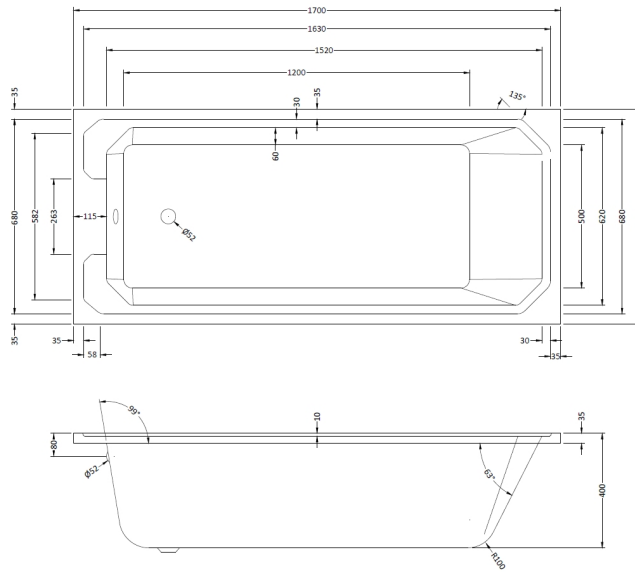

B A Y S W A T E R

London W.2

CODE: BAYB108

DESCRIPTION: Bathurst 1700 X 750 Single Ended Bath

CATEGORY: Baths

PRODUCT DIMENSIONS

Length (mm)	Width (mm)	Height (mm)	Nett Wgt Kg
1700	750	425	23.2

PACKAGING DIMENSIONS

Length (mm)	Width (mm)	Height (mm)	Gross Wgt Kg
1720	770	435	23.2

PACKAGING DATA

Box Colour	Brown Cardboard Sleeve		
Box Qty	1	Label Colour	White Label
Label Size	100 X 50	Label Qty	2

OUTER BOX DIMENSIONS (If Applicable)

Length (mm)	Width (mm)	Height (mm)	Gross Wgt Kg
Barcode	5055275891759		

PRODUCT DETAILS

Country of Origin	Poland	Certification	FSC	N/A	CE
Fitting Instruction	Yes	Material Colour Ref'	European White		
Product Material	Acrylic	Material Thickness	4mm		
Volume (Ltr)	193L	Displaced Capacity	123L		
Leg Set Inc'	Legset Not Included	Waste Inc'	Waste Not Included		
Drilled/Undrilled	Undrilled For Taps	Includes Grips	No Grips Supplied		
Embossed	No	No of Tapholes	None		
Anti-Slip	No				