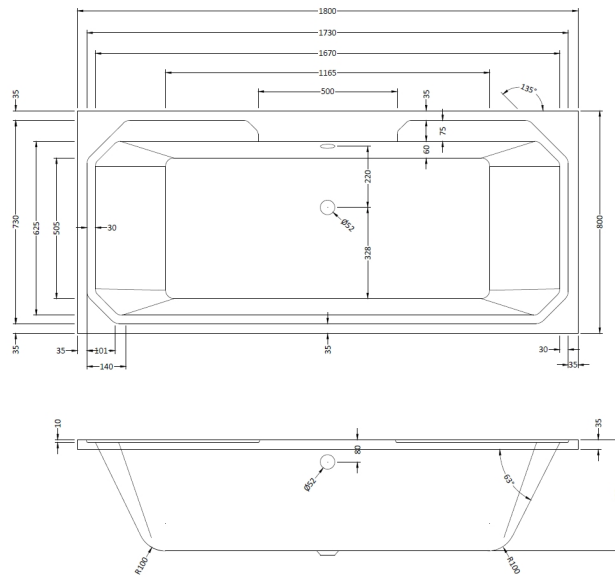

BAYSWATER

London W.2

CODE: BAYB109

DESCRIPTION: Bathurst 1800 X 800 Double Ended Bath

CATEGORY: Baths

PRODUCT DIMENSIONS

Length (mm)	Width (mm)	Height (mm)	Nett Wgt Kg
1800	800	425	22

PACKAGING DIMENSIONS

Length(mm)	Width (mm)	Height (mm)	Gross Wgt Kg
1820	820	435	22

PACKAGING DATA

Box Colour	Brown Cardboard Sleeve		
Box Qty	1	Label Colour	White Label
Label Size	100 X 50	Label Qty	2

OUTER BOX DIMENSIONS (If Applicable)

Length (mm)	Width (mm)	Height (mm)	Gross Wgt Kg
Barcode	5055275891766		

PRODUCT DETAILS

Country of Origin	Poland
Fitting Instruction	Yes
Product Material	Acrylic
Volume (Ltr)	215L
Leg Set Inc'	Legset Not Included
Drilled/Undrilled	Undrilled For Taps
Embossed	No
Anti-Slip	No

Certification	FSC	N/A	CE	
Material Colour Ref'	European White			
Material Thickness	4mm			
Displaced Capacity	145L			
Waste Inc'	Waste Not Included			
Includes Grips	No Grips Supplied			
No of Tapholes	None			