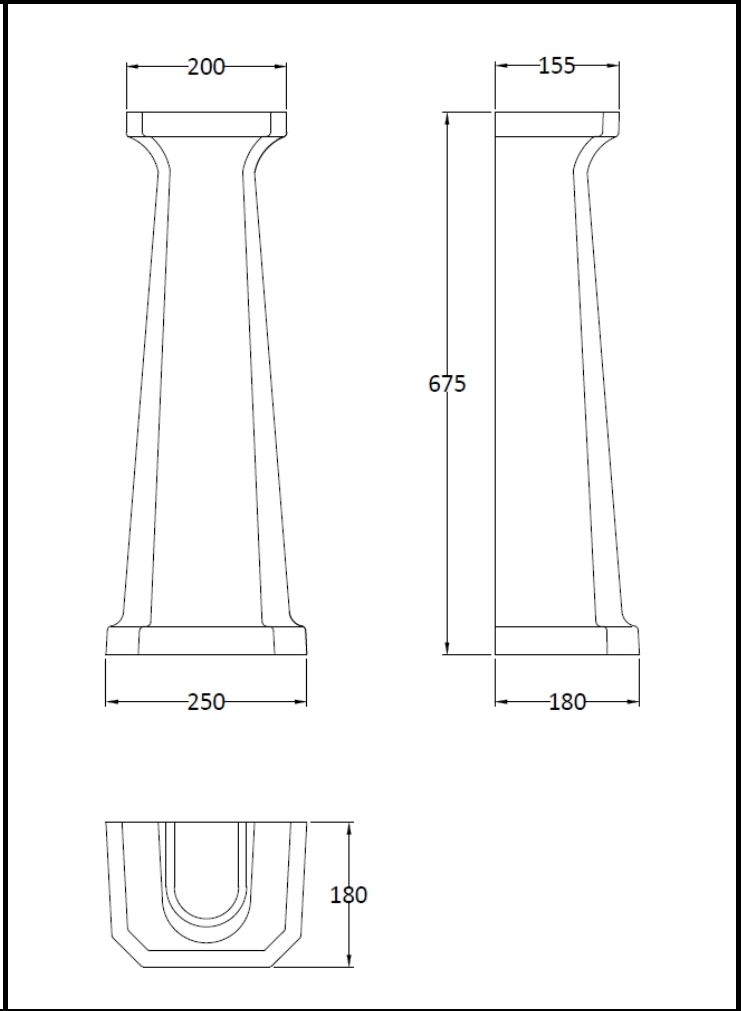

B A Y S W A T E R

London W.2

CODE: BAYC002

DESCRIPTION: Full Pedestal

CATEGORY: Ceramics

PRODUCT DIMENSIONS			
Height (mm)	Width (mm)	Depth (mm)	Nett Wgt Kg
675	250	180	15

PACKAGING DIMENSIONS			
Height (mm)	Width (mm)	Depth (mm)	Gross Wgt Kg
140	285	715	15

PACKAGING DATA			
Box Colour	White Cardboard Box		
Box Qty	1	Label Colour	Not Applicable
Label Size	100 x 50	Label Qty	0

OUTER BOX DIMENSIONS (If Applicable)			
Height (mm)	Width (mm)	Depth (mm)	Gross Wgt Kg
Barcode	5055275892152		