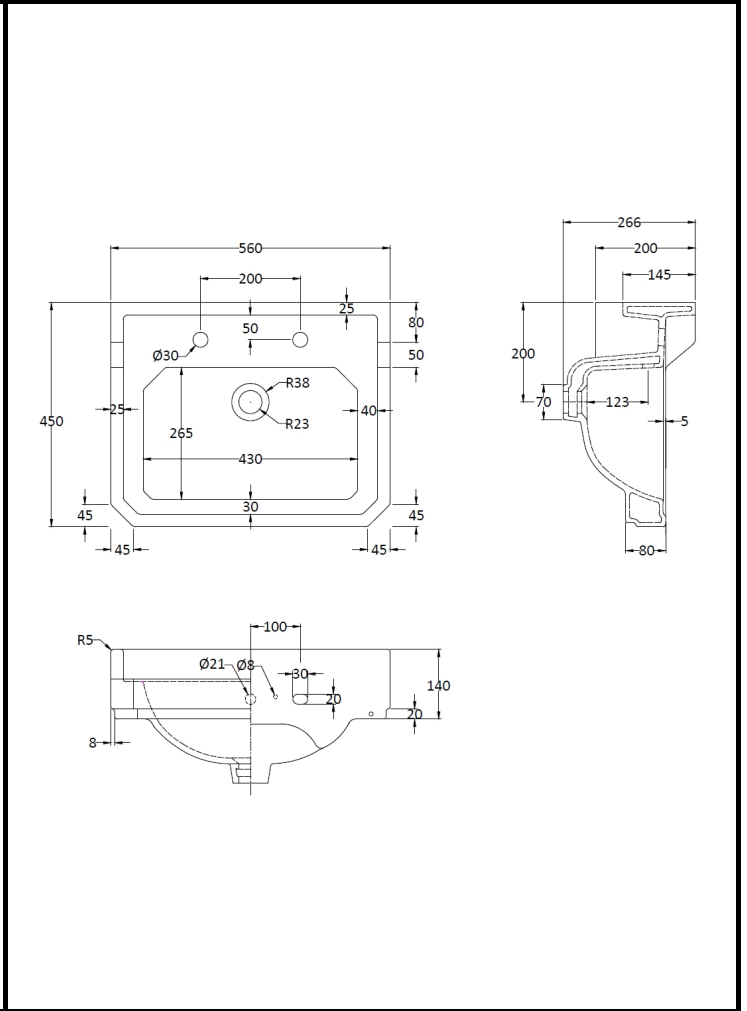

B A Y S W A T E R

London W.2

CODE: BAYC004

DESCRIPTION: Fitzroy 560mm Basin 2Th

CATEGORY: Ceramics

PRODUCT DIMENSIONS			
Height (mm)	Width (mm)	Depth (mm)	Nett Wgt Kg
266	560	450	15

PACKAGING DIMENSIONS			
Height (mm)	Width (mm)	Depth (mm)	Gross Wgt Kg
287	575	490	15

PACKAGING DATA			
Box Colour	White Cardboard Box		
Box Qty	1	Label Colour	Not Applicable
Label Size	100 x 50	Label Qty	0

OUTER BOX DIMENSIONS (If Applicable)			
Height (mm)	Width (mm)	Depth (mm)	Gross Wgt Kg
Barcode		5055275892183	

PRODUCT DETAILS			
Country of Origin	China		
Fitting Instruction	Yes	Colour	White

Certification	CE	N/A	WRAS	N/A	WRAS Number	N/A
Product Material	Vitreous China					

PANS/BIDETS			
Trap Style	Not Applicable	Includes Seat	Not Applicable

BASINS			
Tap Hole	Two Tapholes	Chain Stay Hole	Yes
Template	Not Required	Waste Type Req'd	Slotted
Overflow Incl.	Yes	Overflow Cover	Yes
Inner Bowl Depth	270mm	Inner Bowl Width	420mm
Inner Bowl Height	155mm		