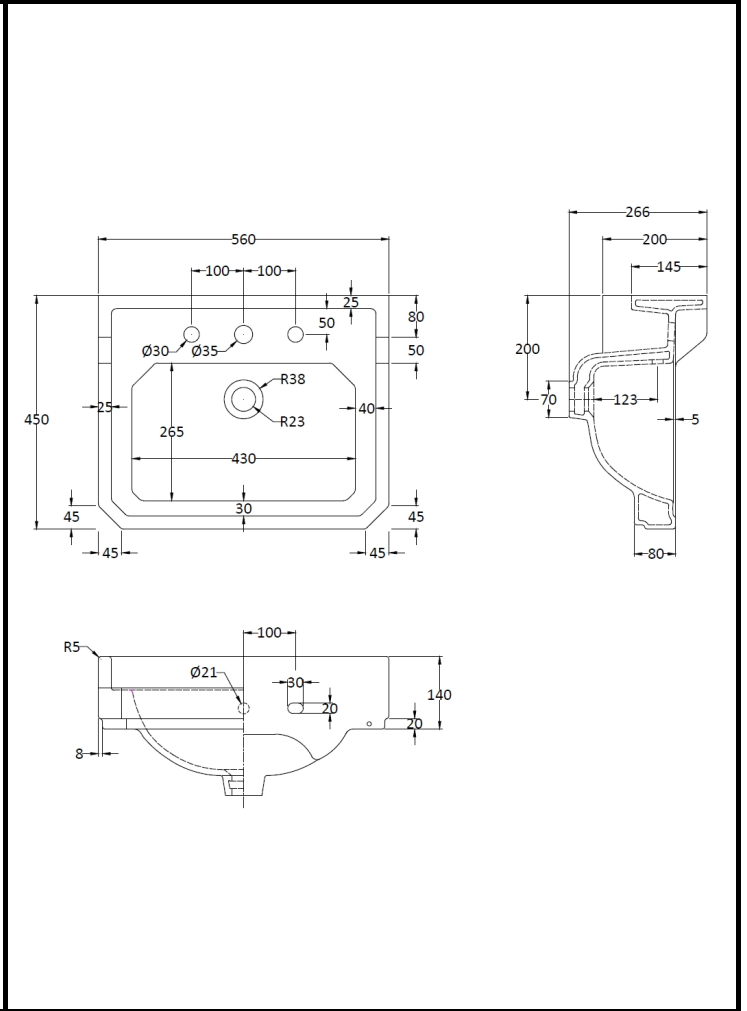

B A Y S W A T E R

London W.2

CODE: BAYC006

DESCRIPTION: Fitzroy 560mm Basin 3Th

CATEGORY: Ceramics

PRODUCT DIMENSIONS			
Height (mm)	Width (mm)	Depth (mm)	Nett Wgt Kg
266	560	450	15

PACKAGING DIMENSIONS			
Height (mm)	Width (mm)	Depth (mm)	Gross Wgt Kg
287	575	490	15

PACKAGING DATA			
Box Colour	White Cardboard Box		
Box Qty	1	Label Colour	White Label
Label Size	100 x 50	Label Qty	2

OUTER BOX DIMENSIONS (If Applicable)			
Height (mm)	Width (mm)	Depth (mm)	Gross Wgt Kg
Barcode	5055275892206		

PRODUCT DETAILS			
Country of Origin	China		
Fitting Instruction	Yes	Colour	White

Certification	CE	N/A	WRAS	N/A	WRAS Number	N/A
Product Material	Vitreous China					

PANS/BIDETS			
Trap Style	Not Applicable	Includes Seat	Not Applicable

BASINS			
Tap Hole	Three Tapholes	Chain Stay Hole	No
Template	Not Required	Waste Type Req'd	Slotted
Overflow Incl.	Yes	Overflow Cover	Yes
Inner Bowl Depth	270mm	Inner Bowl Width	420mm
Inner Bowl Height	155mm		