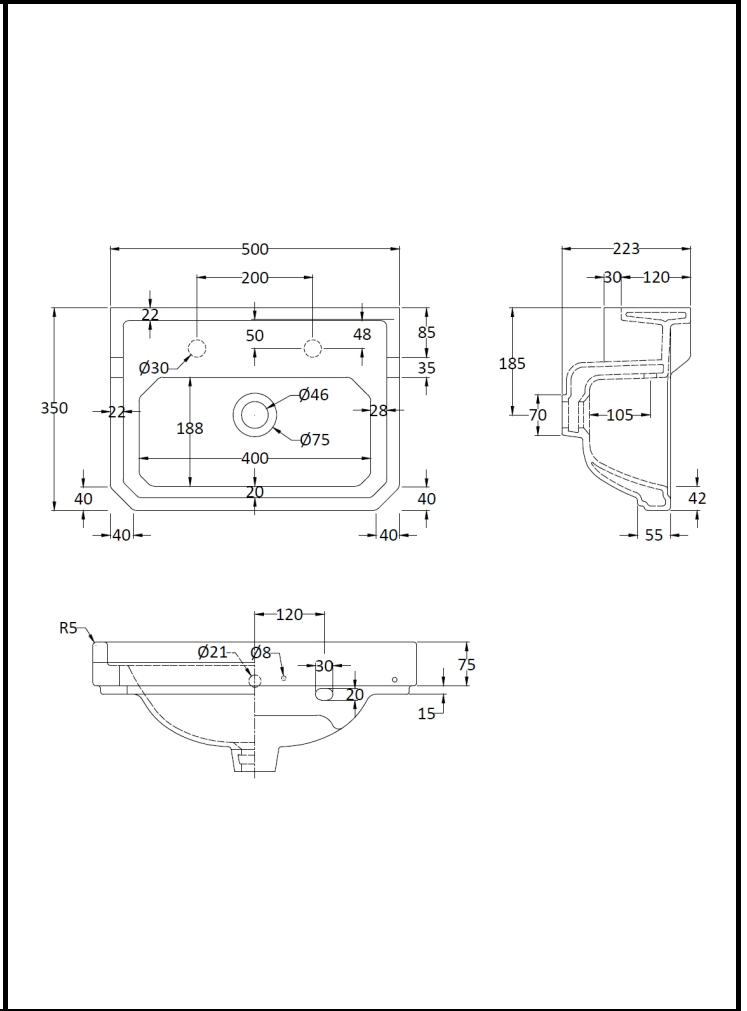

# B A Y S W A T E R

London W.2

**CODE:** BAYC007

**DESCRIPTION:** Fitzroy 500mm Basin 2Th

**CATEGORY:** Ceramics

PRODUCT DIMENSIONS			
Height (mm)	Width (mm)	Depth (mm)	Nett Wgt Kg
223	500	350	14

PACKAGING DIMENSIONS			
Height (mm)	Width (mm)	Depth (mm)	Gross Wgt Kg
287	515	490	14

PACKAGING DATA			
Box Colour	White Cardboard Box		
Box Qty	1	Label Colour	Not Applicable
Label Size	100 x 50	Label Qty	0

OUTER BOX DIMENSIONS (If Applicable)			
Height (mm)	Width (mm)	Depth (mm)	Gross Wgt Kg
Barcode	5055275892213		

PRODUCT DETAILS			
Country of Origin	China		
Fitting Instruction	Yes	Colour	White

Certification	CE	N/A	WRAS	N/A	WRAS Number	N/A
Product Material	Vitreous China					

PANS/BIDETS			
Trap Style	Not Applicable	Includes Seat	Not Applicable

BASINS			
Tap Hole	Two Tapholes	Chain Stay Hole	Yes
Template	Not Required	Waste Type Req'd	Slotted
Overflow Incl.	Yes	Overflow Cover	Yes
Inner Bowl Depth	190mm	Inner Bowl Width	395mm
Inner Bowl Height	135mm		