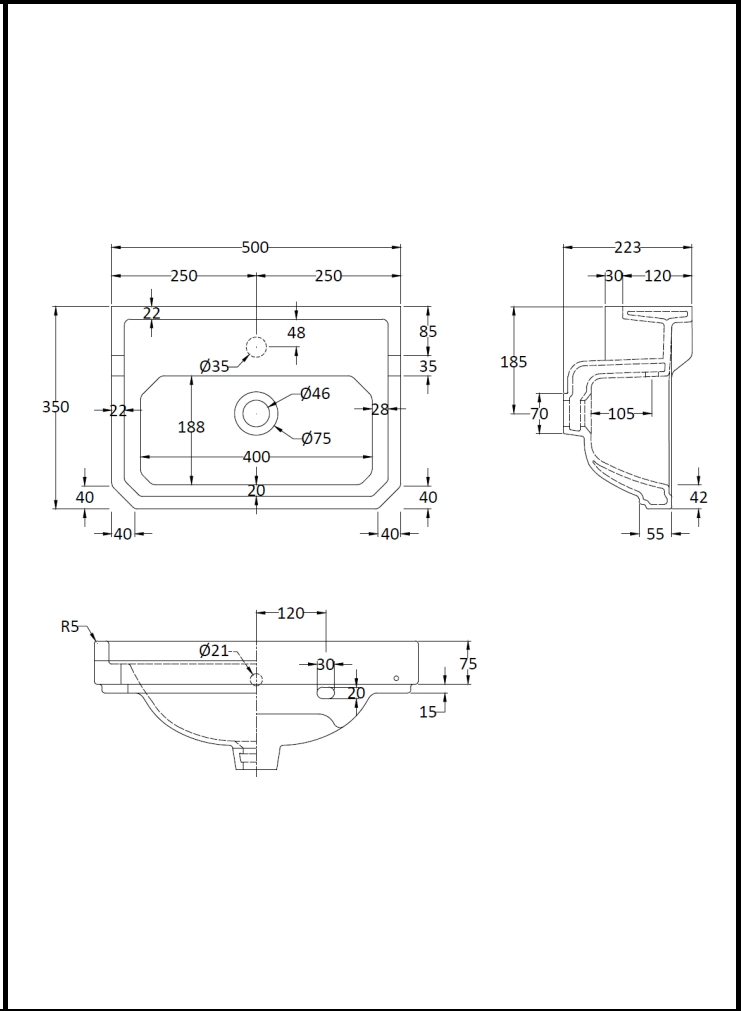

# B A Y S W A T E R

London W.2

**CODE:** BAYC008

**DESCRIPTION:** Fitzroy 500mm Basin 1Th

**CATEGORY:** Ceramics

PRODUCT DIMENSIONS			
Height (mm)	Width (mm)	Depth (mm)	Nett Wgt Kg
223	500	350	14

PACKAGING DIMENSIONS			
Height (mm)	Width (mm)	Depth (mm)	Gross Wgt Kg
287	515	490	14

PACKAGING DATA			
Box Colour	White Cardboard Box		
Box Qty	1	Label Colour	Not Applicable
Label Size	100 x 50	Label Qty	0

OUTER BOX DIMENSIONS (If Applicable)			
Height (mm)	Width (mm)	Depth (mm)	Gross Wgt Kg
Barcode	5055275892220		

PRODUCT DETAILS			
Country of Origin	China		
Fitting Instruction	Yes	Colour	White

Certification	CE	N/A	WRAS	N/A	WRAS Number	N/A
Product Material	Vitreous China					

PANS/BIDETS			
Trap Style	Not Applicable	Includes Seat	Not Applicable

BASINS			
Tap Hole	One Taphole	Chain Stay Hole	Yes
Template	Not Required	Waste Type Req'd	Slotted
Overflow Incl.	Yes	Overflow Cover	Yes
Inner Bowl Depth		Inner Bowl Width	395mm
Inner Bowl Height	140mm		