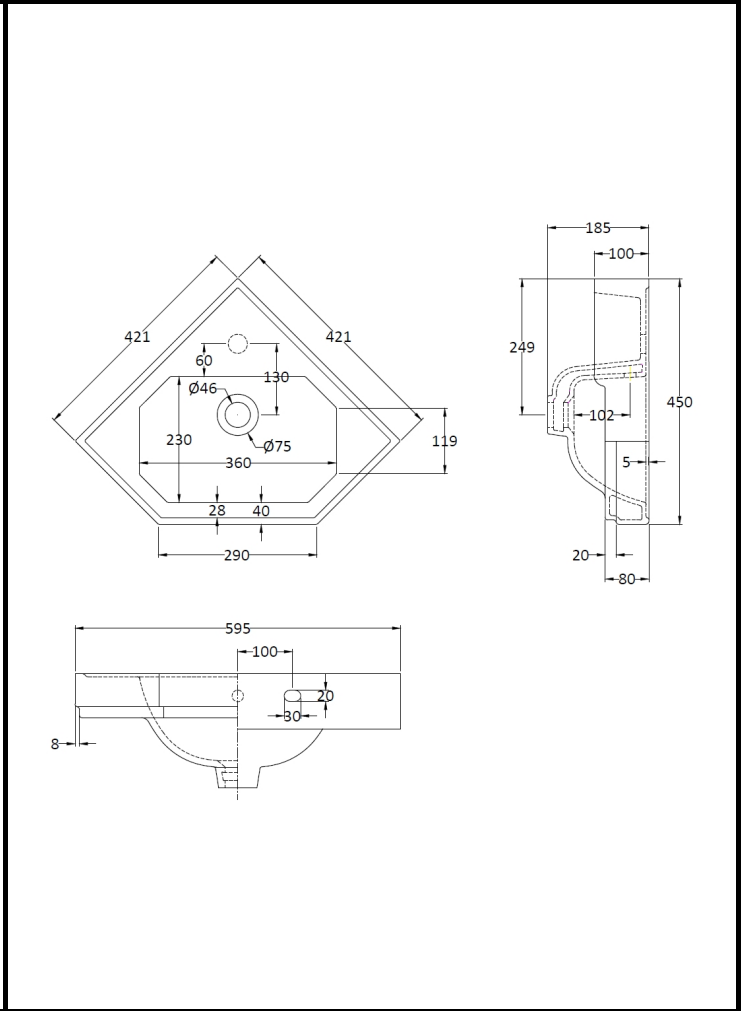

B A Y S W A T E R

London W.2

CODE: BAYC013

DESCRIPTION: Fitzroy Corner Basin

CATEGORY: Ceramics

PRODUCT DIMENSIONS			
Height (mm)	Width (mm)	Depth (mm)	Nett Wgt Kg
185	593	450	8.9

PACKAGING DIMENSIONS			
Height (mm)	Width (mm)	Depth (mm)	Gross Wgt Kg
210	400	440	8.9

PACKAGING DATA			
Box Colour	White Cardboard Box		
Box Qty	1	Label Colour	Not Applicable
Label Size	100 x 50	Label Qty	0

OUTER BOX DIMENSIONS (If Applicable)			
Height (mm)	Width (mm)	Depth (mm)	Gross Wgt Kg
Barcode	5055275892251		

PRODUCT DETAILS			
Country of Origin	China		
Fitting Instruction	Yes	Colour	White

Certification	CE	N/A	WRAS	N/A	WRAS Number	N/A
Product Material	Vitreous China					

PANS/BIDETS			
Trap Style	Not Applicable	Includes Seat	Not Applicable

BASINS			
Tap Hole	One Taphole	Chain Stay Hole	Yes
Template	Not Required	Waste Type Req'd	Slotted
Overflow Incl.	Yes	Overflow Cover	Yes
Inner Bowl Depth	225mm	Inner Bowl Width	360mm
Inner Bowl Height	140mm		