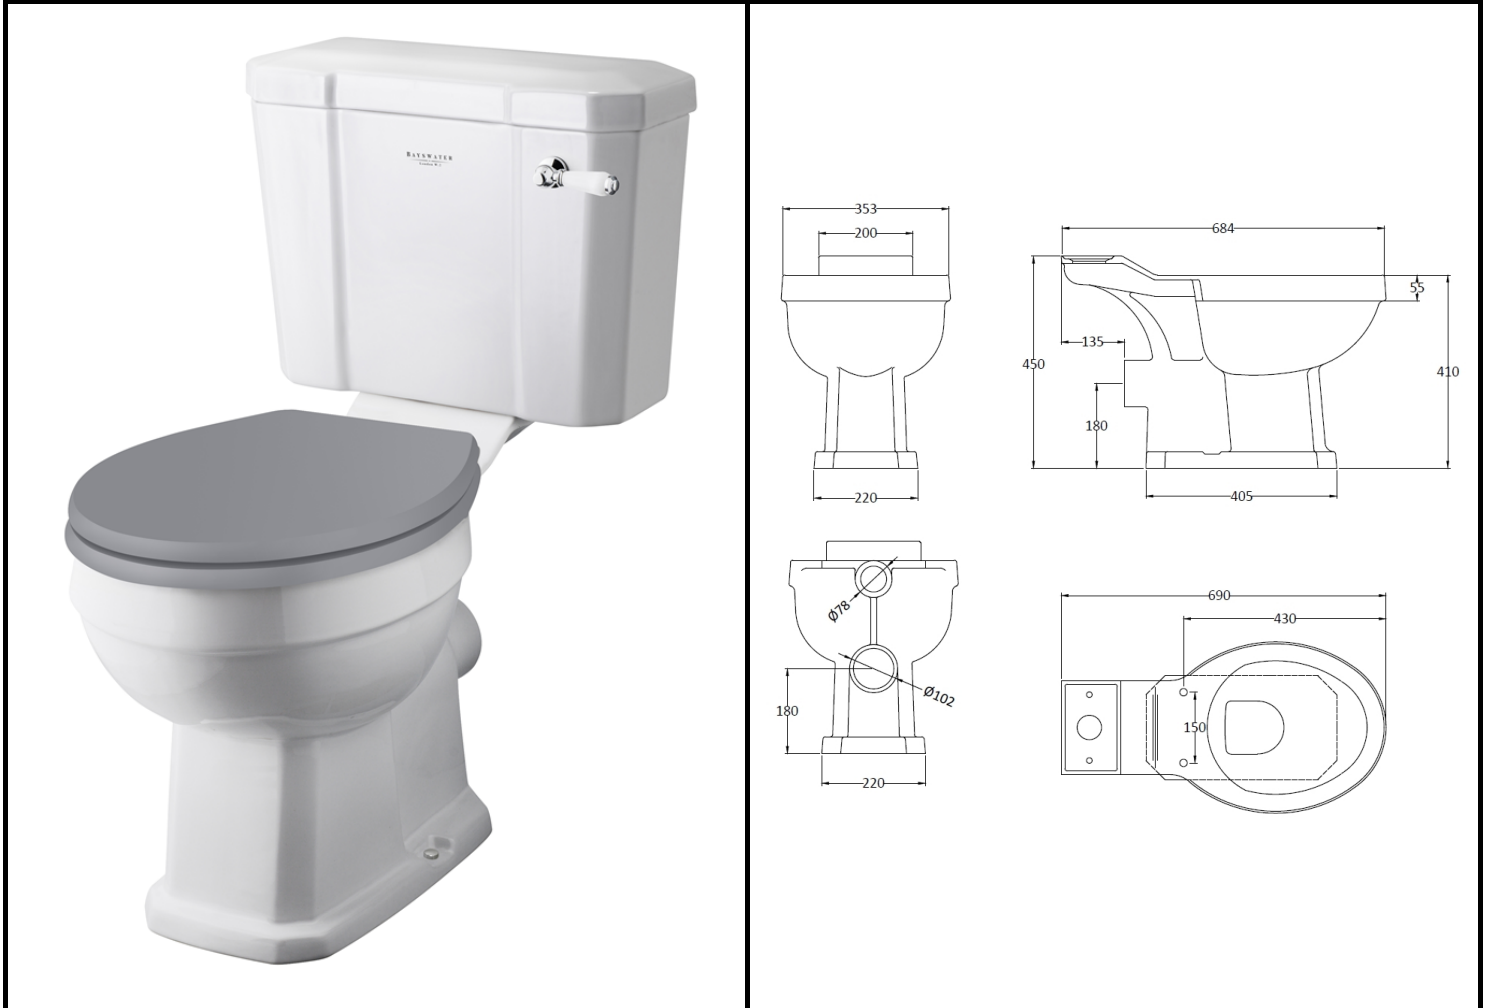

B A Y S W A T E R

London W.2

CODE: BAYC014

DESCRIPTION: Fitzroy Pan C/C (Exc' Seat)

CATEGORY: Ceramics

PRODUCT DIMENSIONS			
Height (mm)	Width (mm)	Depth (mm)	Nett Wgt Kg
450	353	684	18.5

PACKAGING DIMENSIONS			
Height (mm)	Width (mm)	Depth (mm)	Gross Wgt Kg
380	700	450	18.5

PACKAGING DATA			
Box Colour	White Cardboard Box		
Box Qty	1	Label Colour	Not Applicable
Label Size	100 x 50	Label Qty	0

OUTER BOX DIMENSIONS (If Applicable)			
Height (mm)	Width (mm)	Depth (mm)	Gross Wgt Kg
Barcode	5055275892268		

PRODUCT DETAILS			
Country of Origin	China		
Fitting Instruction	No	Colour	White

Certification	CE	N/A	WRAS	N/A	WRAS Number	N/A
Product Material	Vitreous China					

PANS/BIDETS			
Trap Style	P Trap	Includes Seat	No