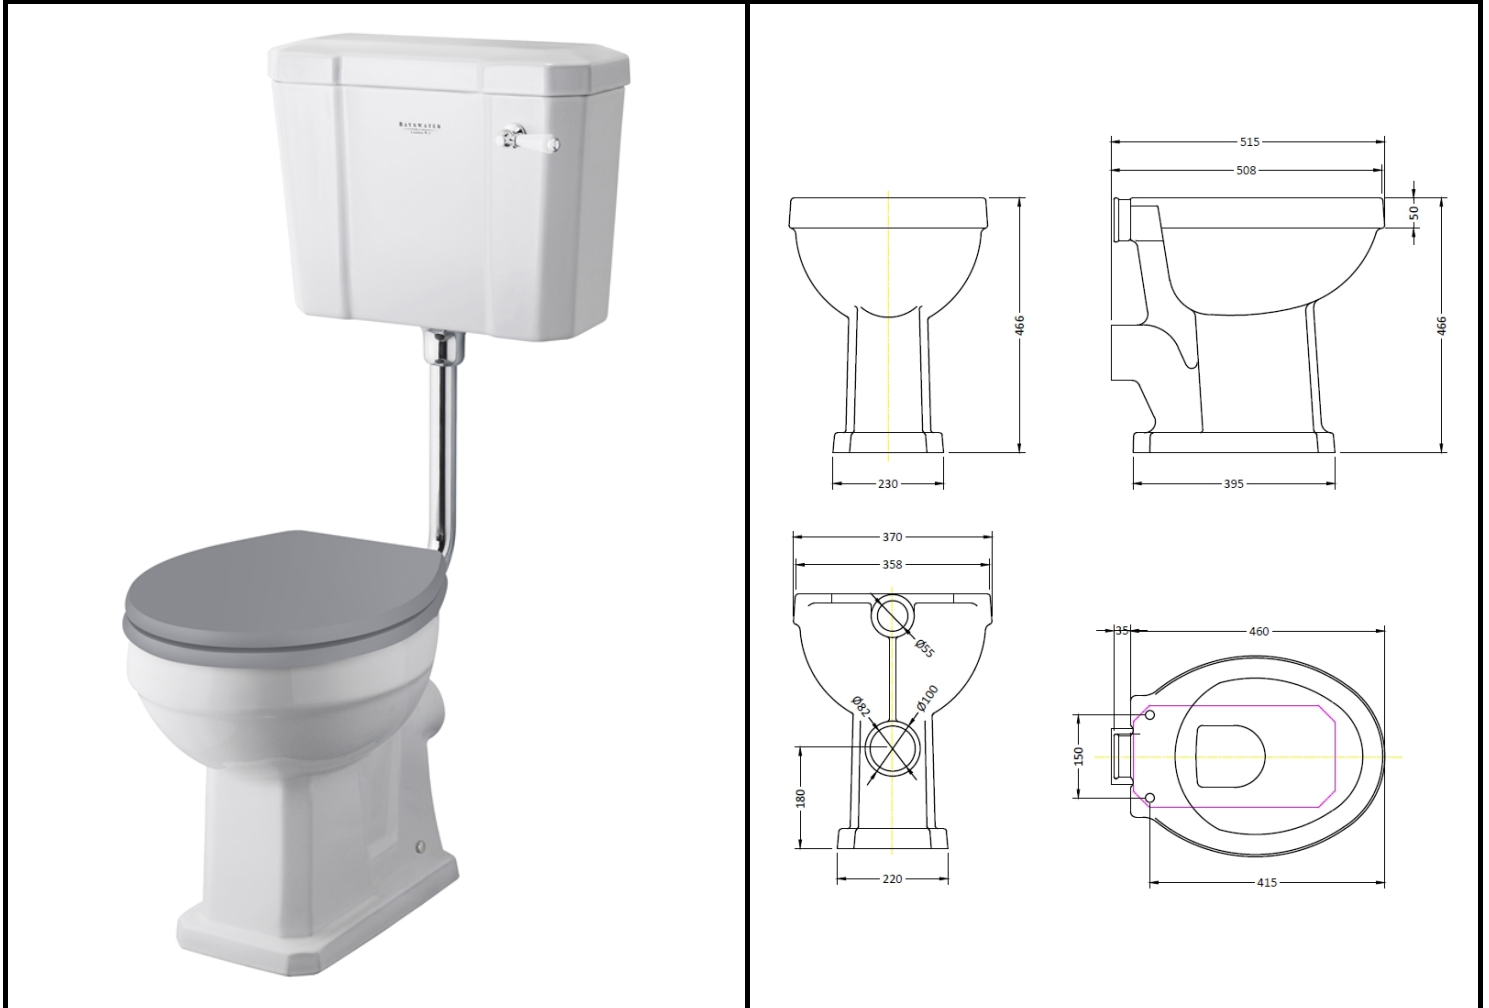

B A Y S W A T E R

London W.2

CODE: BAYC019

DESCRIPTION: Fitzroy C/Hgt High/Low Pan (Exc' Seat)

CATEGORY: Ceramics

PRODUCT DIMENSIONS			
Height (mm)	Width (mm)	Depth (mm)	Nett Wgt Kg
466	370	515	17

PACKAGING DIMENSIONS			
Height (mm)	Width (mm)	Depth (mm)	Gross Wgt Kg
500	380	515	17.5

PACKAGING DATA			
Box Colour	White Cardboard Box		
Box Qty	1	Label Colour	Not Applicable
Label Size	100 x 50	Label Qty	0

OUTER BOX DIMENSIONS (If Applicable)			
Height (mm)	Width (mm)	Depth (mm)	Gross Wgt Kg
Barcode	5055275892312		

PRODUCT DETAILS			
Country of Origin	China		
Fitting Instruction	No	Colour	White

Certification	CE	N/A	WRAS	N/A	WRAS Number	N/A
Product Material	Vitreous China					

PANS/BIDETS			
Trap Style	P Trap	Includes Seat	No

BASINS			
Tap Hole	Not Applicable	Chain Stay Hole	Not Applicable
Template	Not Applicable	Waste Type Req'd	Not Applicable
Overflow Incl.	Not Applicable	Overflow Cover	Not Applicable
Inner Bowl Depth	Not Applicable	Inner Bowl Width	Not Applicable
Inner Bowl Height	Not Applicable		