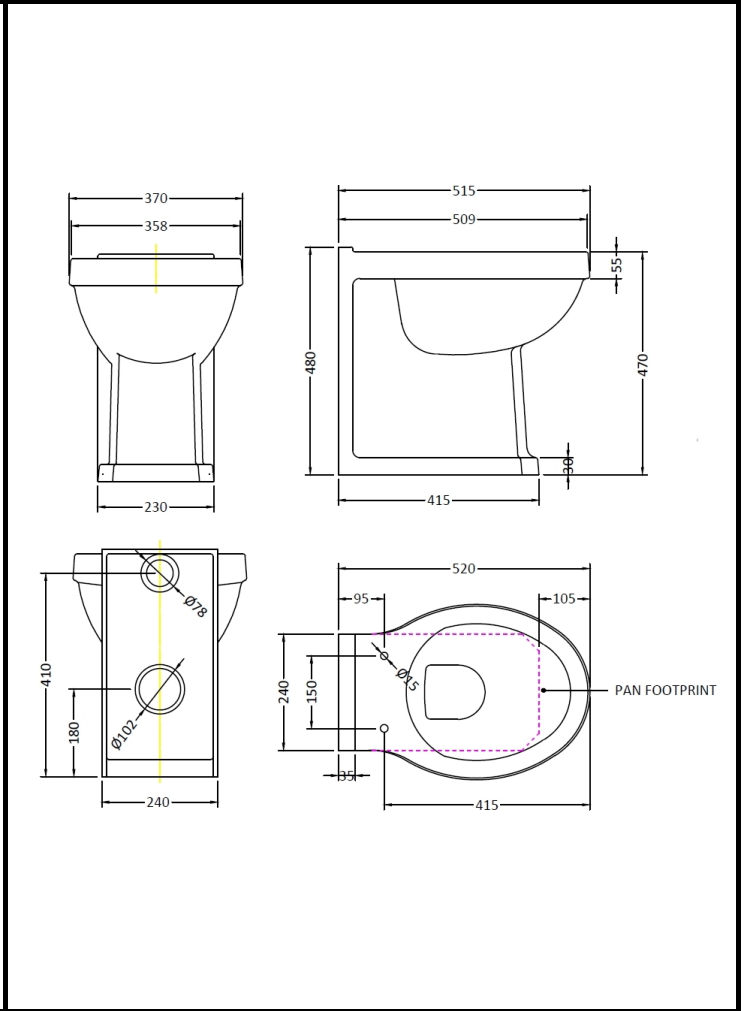

B A Y S W A T E R

London W.2

CODE: BAYC022

DESCRIPTION: Fitzroy Comfort Height Back To Wall Pa **CATEGORY:** Ceramics

PRODUCT DIMENSIONS			
Height (mm)	Width (mm)	Depth (mm)	Nett Wgt Kg
480	370	520	19.5

PACKAGING DIMENSIONS			
Height (mm)	Width (mm)	Depth (mm)	Gross Wgt Kg
490	380	540	20

PACKAGING DATA			
Box Colour	White Cardboard Box		
Box Qty	1	Label Colour	Not Applicable
Label Size	100 x 50	Label Qty	0

OUTER BOX DIMENSIONS (If Applicable)			
Height (mm)	Width (mm)	Depth (mm)	Gross Wgt Kg
Barcode	5055275892343		

PRODUCT DETAILS			
Country of Origin	China		
Fitting Instruction	No	Colour	White

Certification	CE	N/A	WRAS	N/A	WRAS Number	N/A
Product Material	Vitreous China					

PANS/BIDETS			
Trap Style	P Trap	Includes Seat	No

BASINS			
Tap Hole	Not Applicable	Chain Stay Hole	Not Applicable
Template	Not Applicable	Waste Type Req'd	Not Applicable
Overflow Incl.	Not Applicable	Overflow Cover	Not Applicable
Inner Bowl Depth	Not Applicable	Inner Bowl Width	Not Applicable
Inner Bowl Height	Not Applicable		