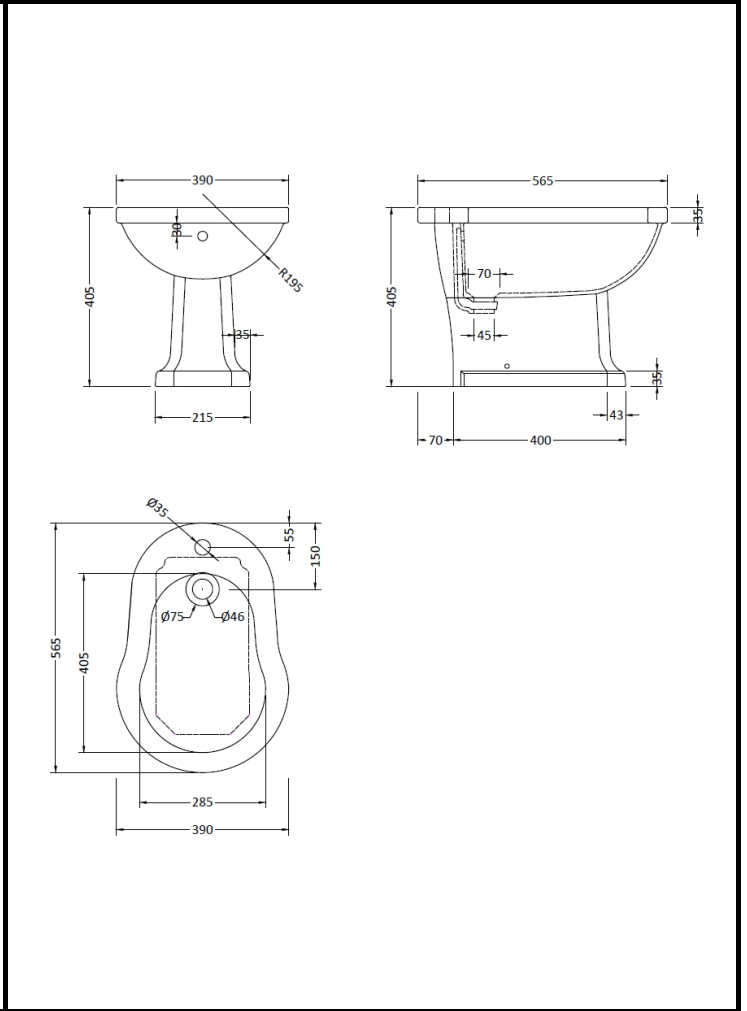

B A Y S W A T E R

London W.2

CODE: BAYC023

DESCRIPTION: Fitzroy Bidet

CATEGORY: Ceramics

PRODUCT DIMENSIONS			
Height (mm)	Width (mm)	Depth (mm)	Nett Wgt Kg
405	390	565	18.12

PACKAGING DIMENSIONS			
Height (mm)	Width (mm)	Depth (mm)	Gross Wgt Kg
404	394	569	18.12

PACKAGING DATA			
Box Colour	White Cardboard Box		
Box Qty	1	Label Colour	Not Applicable
Label Size	100 x 50	Label Qty	0

OUTER BOX DIMENSIONS (If Applicable)			
Height (mm)	Width (mm)	Depth (mm)	Gross Wgt Kg
Barcode	5055275890240		

PRODUCT DETAILS			
Country of Origin	China		
Fitting Instruction	No	Colour	White

Certification	CE	N/A	WRAS	N/A	WRAS Number	N/A
Product Material	Vitreous China					

PANS/BIDETS			
Trap Style	P Trap	Includes Seat	Not Applicable

BASINS			
Tap Hole	Not Applicable	Chain Stay Hole	Not Applicable
Template	Not Applicable	Waste Type Req'd	Not Applicable
Overflow Incl.	Not Applicable	Overflow Cover	Yes
Inner Bowl Depth	Not Applicable	Inner Bowl Width	Not Applicable
Inner Bowl Height	Not Applicable		