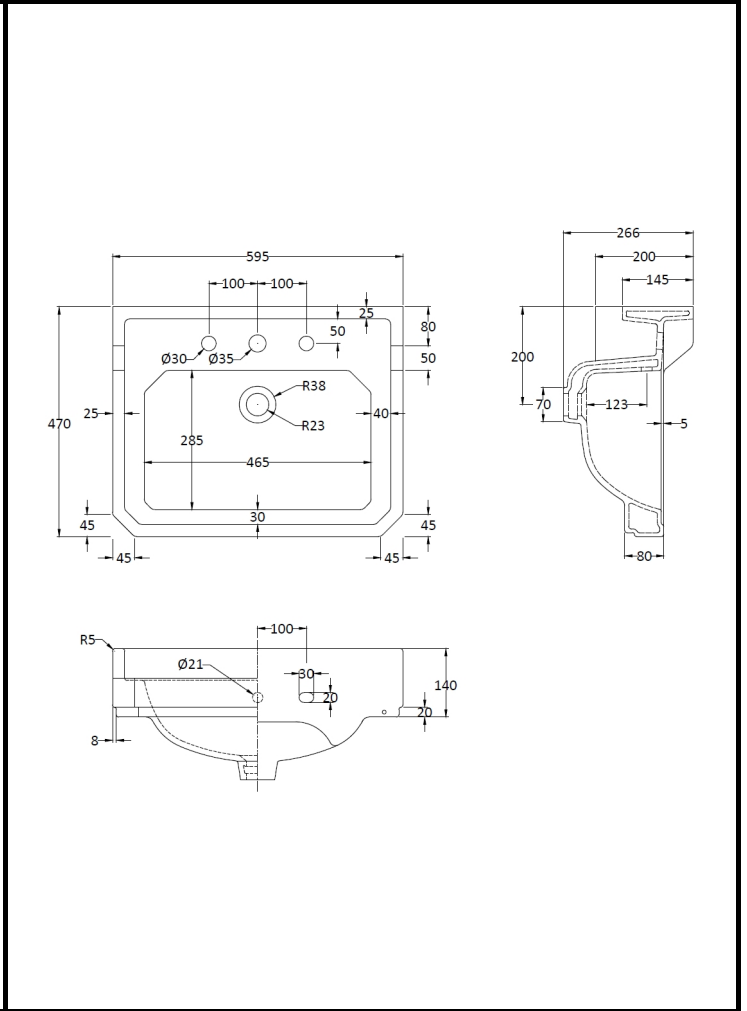

B A Y S W A T E R

London W.2

CODE: BAYC024

DESCRIPTION: Fitzroy 595mm Basin 3Th

CATEGORY: Ceramics

PRODUCT DIMENSIONS			
Height (mm)	Width (mm)	Depth (mm)	Nett Wgt Kg
266	595	470	15

PACKAGING DIMENSIONS			
Height (mm)	Width (mm)	Depth (mm)	Gross Wgt Kg
287	575	490	15

PACKAGING DATA			
Box Colour	White Cardboard Box		
Box Qty	1	Label Colour	Not Applicable
Label Size	100 x 50	Label Qty	0

OUTER BOX DIMENSIONS (If Applicable)			
Height (mm)	Width (mm)	Depth (mm)	Gross Wgt Kg
Barcode	5055275892176		

PRODUCT DETAILS			
Country of Origin	China		
Fitting Instruction	Yes	Colour	White

Certification	CE	N/A	WRAS	N/A	WRAS Number	N/A
Product Material	Vitreous China					

PANS/BIDETS			
Trap Style	Not Applicable	Includes Seat	Not Applicable

BASINS			
Tap Hole	Three Tapholes	Chain Stay Hole	No
Template	Not Required	Waste Type Req'd	Slotted
Overflow Incl.	Yes	Overflow Cover	Yes
Inner Bowl Depth	475mm	Inner Bowl Width	595mm
Inner Bowl Height	155mm		