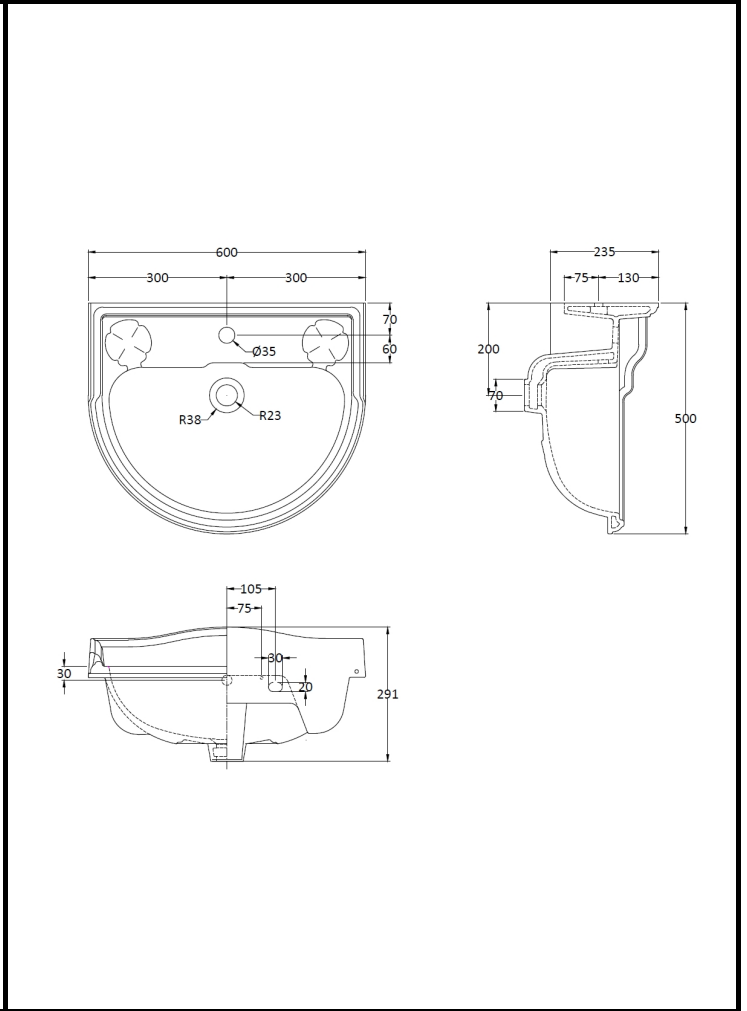

# B A Y S W A T E R

## London W.2

**CODE:** BAYC101

**DESCRIPTION:** Porchester 600mm Basin 1Th

**CATEGORY:** Ceramics

PRODUCT DIMENSIONS			
Height (mm)	Width (mm)	Depth (mm)	Nett Wgt Kg
291	600	500	16.7

PACKAGING DIMENSIONS			
Height (mm)	Width (mm)	Depth (mm)	Gross Wgt Kg
510	610	310	16.7

PACKAGING DATA			
Box Colour	White Cardboard Box		
Box Qty	1	Label Colour	Not Applicable
Label Size	100 x 50	Label Qty	0

OUTER BOX DIMENSIONS (If Applicable)			
Height (mm)	Width (mm)	Depth (mm)	Gross Wgt Kg
Barcode	5055275892367		

BASINS			
Tap Hole	One Taphole	Chain Stay Hole	No
Template	Not Required	Waste Type Req'd	Slotted
Overflow Incl.	Yes	Overflow Cover	Yes
Inner Bowl Depth	310mm	Inner Bowl Width	475mm
Inner Bowl Height	175mm		