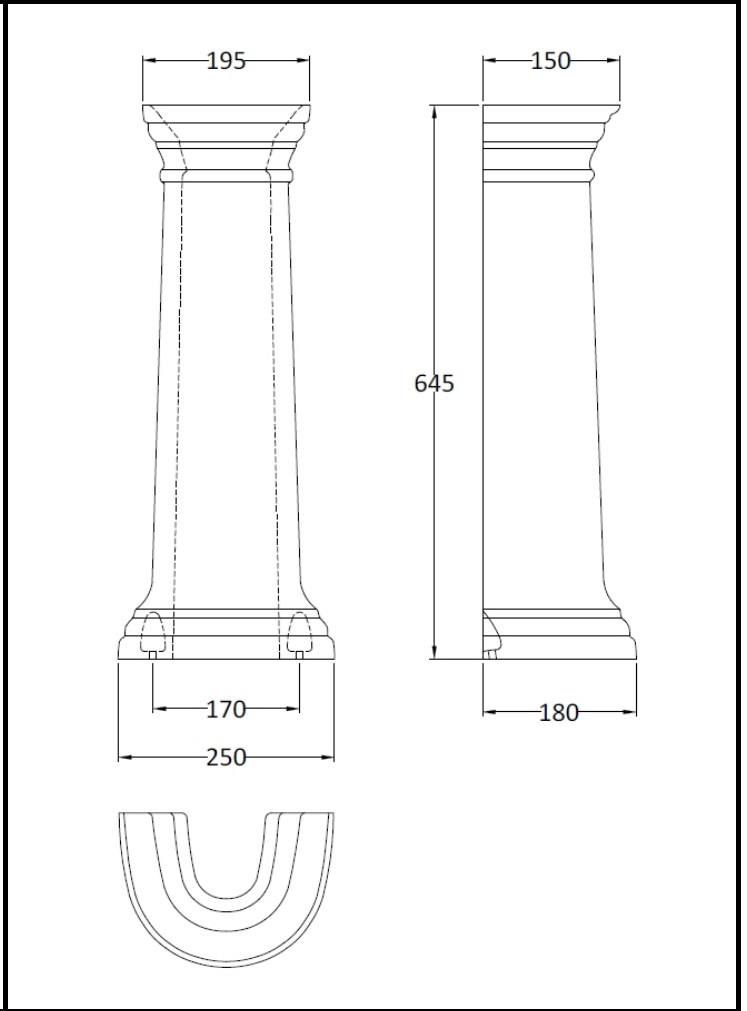

B A Y S W A T E R

London W.2

CODE: BAYC102

DESCRIPTION: Porchester Full Pedestal

CATEGORY: Ceramics

PRODUCT DIMENSIONS			
Height (mm)	Width (mm)	Depth (mm)	Nett Wgt Kg
645	250	180	7.5

PACKAGING DIMENSIONS			
Height (mm)	Width (mm)	Depth (mm)	Gross Wgt Kg
290	660	190	7.5

PACKAGING DATA			
Box Colour	White Cardboard Box		
Box Qty	1	Label Colour	Not Applicable
Label Size	100 x 50	Label Qty	0

OUTER BOX DIMENSIONS (If Applicable)			
Height (mm)	Width (mm)	Depth (mm)	Gross Wgt Kg
Barcode	5055275892374		