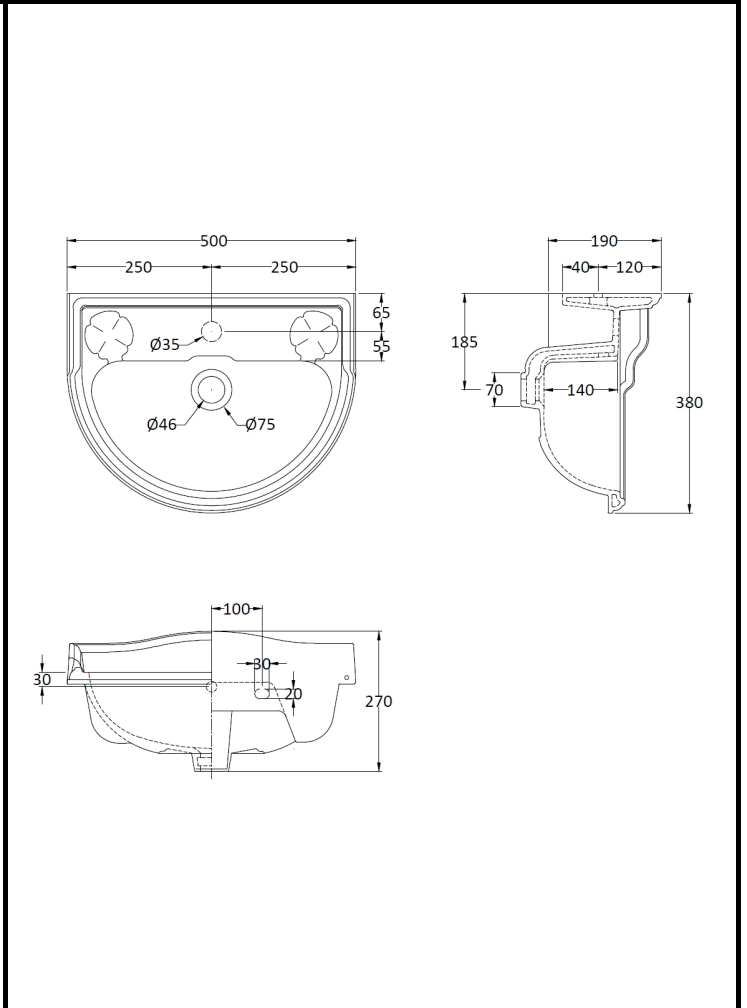

B A Y S W A T E R

London W.2

CODE: BAYC103

DESCRIPTION: Porchester 500mm Basin 1Th

CATEGORY: Ceramics

PRODUCT DIMENSIONS			
Height (mm)	Width (mm)	Depth (mm)	Nett Wgt Kg
270	500	380	9.8

PACKAGING DIMENSIONS			
Height (mm)	Width (mm)	Depth (mm)	Gross Wgt Kg
390	510	270	9.8

PACKAGING DATA			
Box Colour	White Cardboard Box		
Box Qty	1	Label Colour	Not Applicable
Label Size	100 x 50	Label Qty	0

OUTER BOX DIMENSIONS (If Applicable)			
Height (mm)	Width (mm)	Depth (mm)	Gross Wgt Kg
Barcode	5055275892381		

PRODUCT DETAILS			
Country of Origin	China		
Fitting Instruction	Yes	Colour	White

Certification	CE	N/A	WRAS	N/A	WRAS Number	N/A
Product Material	Vitreous China					

PANS/BIDETS			
Trap Style	Not Applicable	Includes Seat	Not Applicable

BASINS			
Tap Hole	One Taphole	Chain Stay Hole	No
Template	Not Required	Waste Type Req'd	Slotted
Overflow Incl.	Yes	Overflow Cover	Yes
Inner Bowl Depth	220mm	Inner Bowl Width	380mm
Inner Bowl Height	140mm		