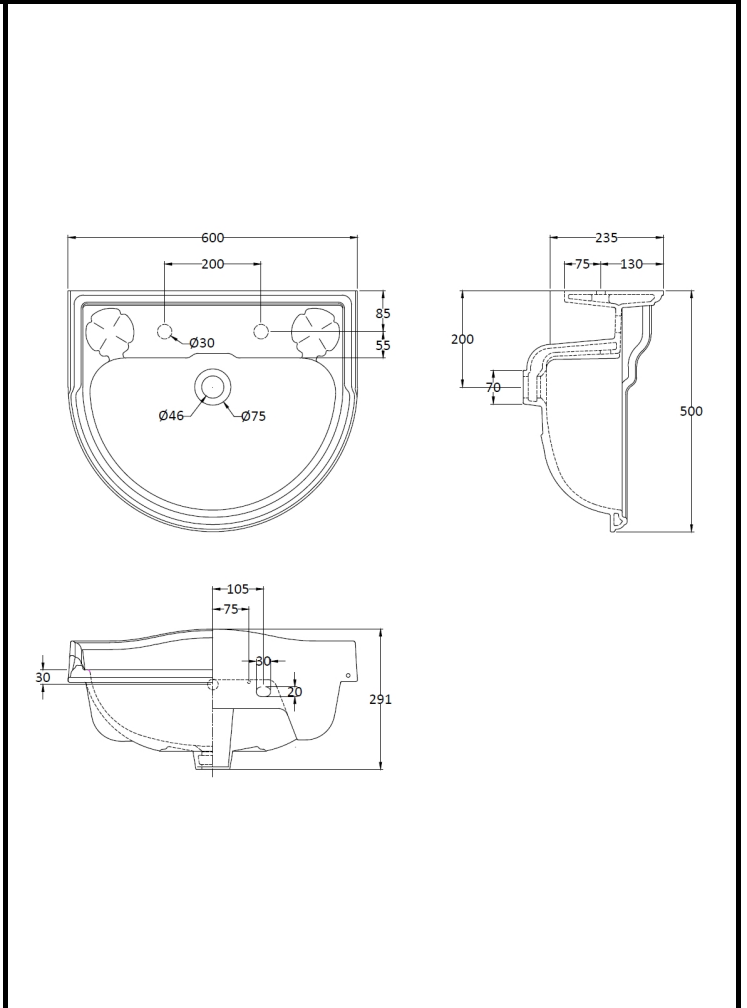

B A Y S W A T E R

London W.2

CODE: BAYC104

DESCRIPTION: Porchester 600mm Basin 2Th

CATEGORY: Ceramics

PRODUCT DIMENSIONS			
Height (mm)	Width (mm)	Depth (mm)	Nett Wgt Kg
291	600	500	16.7

PACKAGING DIMENSIONS			
Height (mm)	Width (mm)	Depth (mm)	Gross Wgt Kg
510	610	310	16.7

PACKAGING DATA			
Box Colour	White Cardboard Box		
Box Qty	1	Label Colour	Not Applicable
Label Size	100 x 50	Label Qty	0

OUTER BOX DIMENSIONS (If Applicable)			
Height (mm)	Width (mm)	Depth (mm)	Gross Wgt Kg
Barcode	5055275892398		

PRODUCT DETAILS			
Country of Origin	China		
Fitting Instruction	Yes	Colour	White

Certification	CE	N/A	WRAS	N/A	WRAS Number	N/A
Product Material	Vitreous China					

PANS/BIDETS			
Trap Style	Not Applicable	Includes Seat	Not Applicable

BASINS			
Tap Hole	Two Tapholes	Chain Stay Hole	No
Template	Not Required	Waste Type Req'd	Slotted
Overflow Incl.	Yes	Overflow Cover	Yes
Inner Bowl Depth	305mm	Inner Bowl Width	480mm
Inner Bowl Height	175mm		