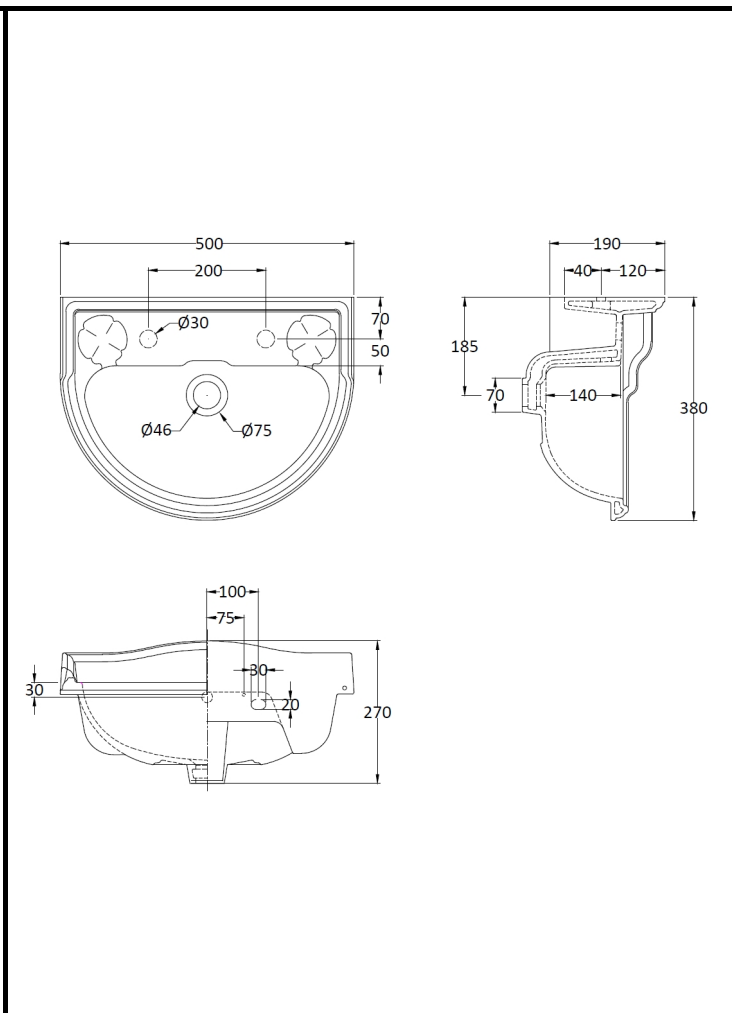

B A Y S W A T E R

London W.2

CODE: BAYC105

DESCRIPTION: Porchester 500mm Basin 2Th

CATEGORY: Ceramics

PRODUCT DIMENSIONS			
Height (mm)	Width (mm)	Depth (mm)	Nett Wgt Kg
270	500	380	9.8

PACKAGING DIMENSIONS			
Height (mm)	Width (mm)	Depth (mm)	Gross Wgt Kg
390	510	270	9.8

PACKAGING DATA			
Box Colour	White Cardboard Box		
Box Qty	1	Label Colour	Not Applicable
Label Size	100 x 50	Label Qty	0

OUTER BOX DIMENSIONS (If Applicable)			
Height (mm)	Width (mm)	Depth (mm)	Gross Wgt Kg
Barcode	5055275892404		

PRODUCT DETAILS			
Country of Origin	China		
Fitting Instruction	Yes	Colour	White

Certification	CE	N/A	WRAS	N/A	WRAS Number	N/A
Product Material	Vitreous China					

PANS/BIDETS			
Trap Style	Not Applicable	Includes Seat	Not Applicable

BASINS			
Tap Hole	Two Tapholes	Chain Stay Hole	No
Template	Not Required	Waste Type Req'd	Slotted
Overflow Incl.	Yes	Overflow Cover	Yes
Inner Bowl Depth	225mm	Inner Bowl Width	380mm
Inner Bowl Height	135mm		