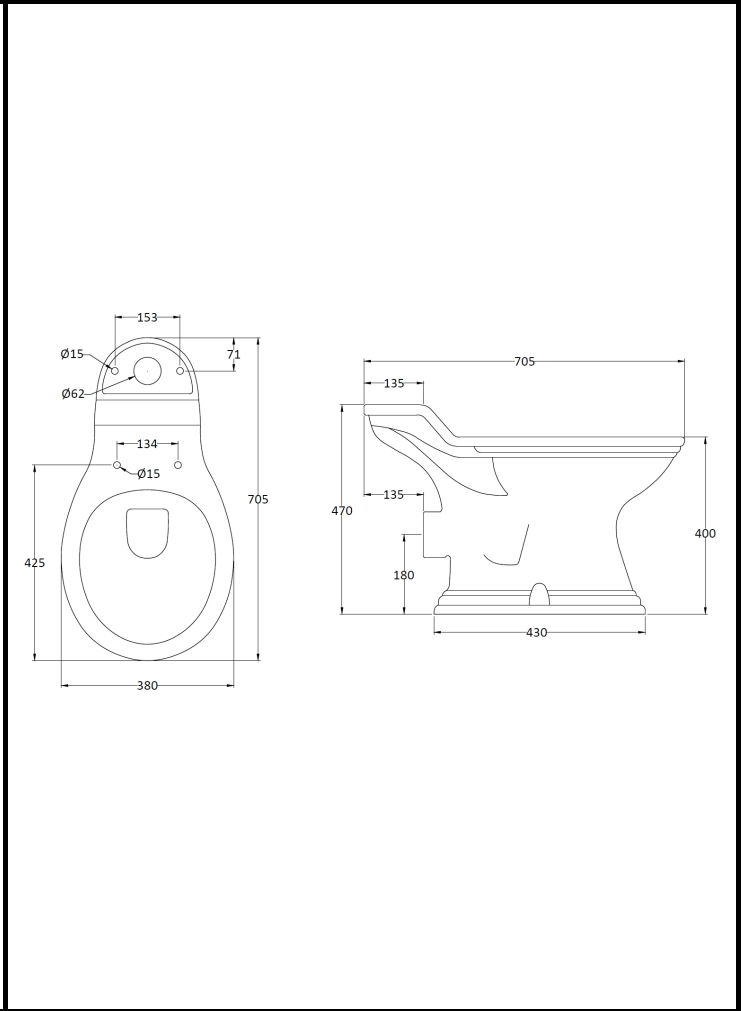

B A Y S W A T E R

London W.2

CODE: BAYC106

DESCRIPTION: Porchester Pan C/C (Exc' Seat)

CATEGORY: Ceramics

PRODUCT DIMENSIONS			
Height (mm)	Width (mm)	Depth (mm)	Nett Wgt Kg
470	380	705	21

PACKAGING DIMENSIONS			
Height (mm)	Width (mm)	Depth (mm)	Gross Wgt Kg
470	725	390	21

PACKAGING DATA			
Box Colour	White Cardboard Box		
Box Qty	1	Label Colour	White Label
Label Size	100 x 50	Label Qty	2

OUTER BOX DIMENSIONS (If Applicable)			
Height (mm)	Width (mm)	Depth (mm)	Gross Wgt Kg
Barcode	5055275892411		

PRODUCT DETAILS			
Country of Origin	China		
Fitting Instruction	No	Colour	White

Certification	CE	N/A	WRAS	N/A	WRAS Number	N/A
Product Material	Vitreous China					

PANS/BIDETS			
Trap Style	P Trap	Includes Seat	No

BASINS			
Tap Hole	Not Applicable	Chain Stay Hole	No
Template	Not Required	Waste Type Req'd	Not Applicable
Overflow Incl.	Not Applicable	Overflow Cover	Not Applicable
Inner Bowl Depth	350mm	Inner Bowl Width	380mm
Inner Bowl Height	405mm		