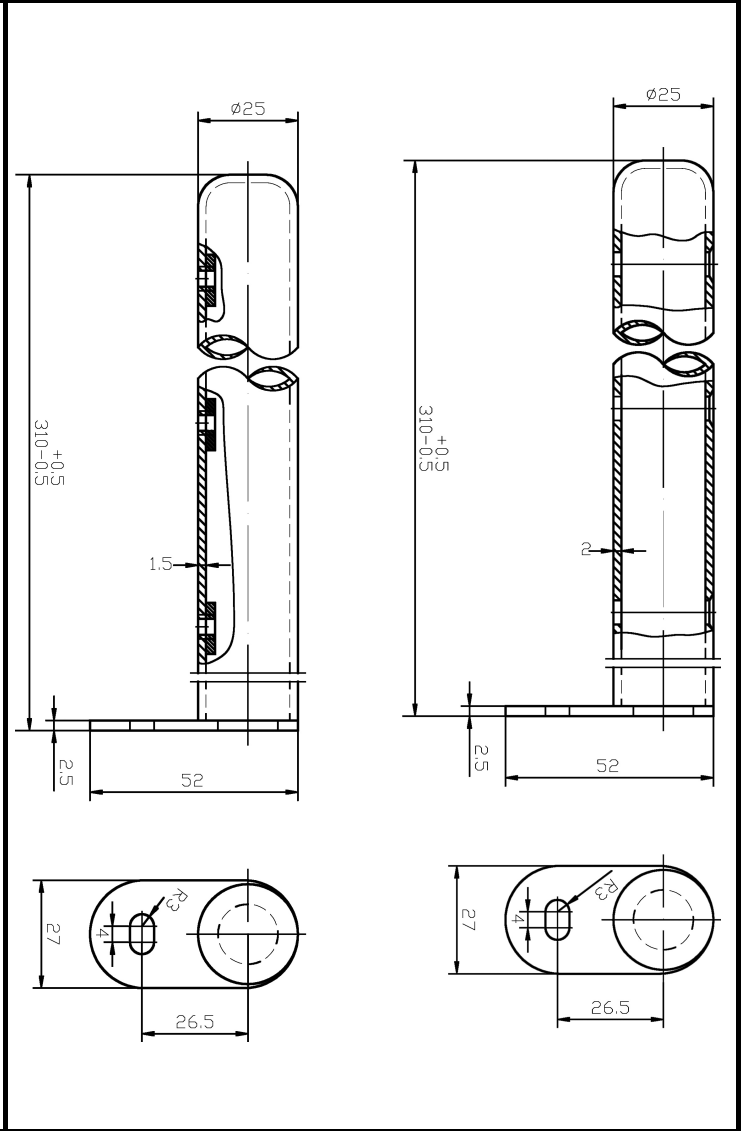

# B A Y S W A T E R

London W.2

**CODE:** BAYR999

**DESCRIPTION:** Nelson Floor Mounting Kit

**CATEGORY:** Heating

PRODUCT DIMENSIONS				
Height (mm)	Width (mm)	Depth (mm)	Length (mm)	Nett Wgt Kg
310	27	52		38

PACKAGING DIMENSIONS			
Height (mm)	Width (mm)	Depth (mm)	Gross Wgt Kg
1100	675	157	38

PACKAGING DATA			
Box Colour	White Cardboard Box		
Box Qty	1	Label Colour	White Label
Label Size	100 x 50	Label Qty	1

OUTER BOX DIMENSIONS (If Applicable)			
Height (mm)	Width (mm)	Length (mm)	Gross Wgt Kg
Barcode	5055275890141		

PRODUCT DETAILS	
Contry of Origin	United Kingdom
Fitting Instruction	Yes
RAL No	9016
Heat Element Wattage	Not Applicable
BTU @ 50 Degrees	N/A
Thermal Output @ 50 Degrees	
Pipe Centres	N/A
Volume	N/A
Wall to Ctr of Tappings	N/A
Duel Fuel	N/A