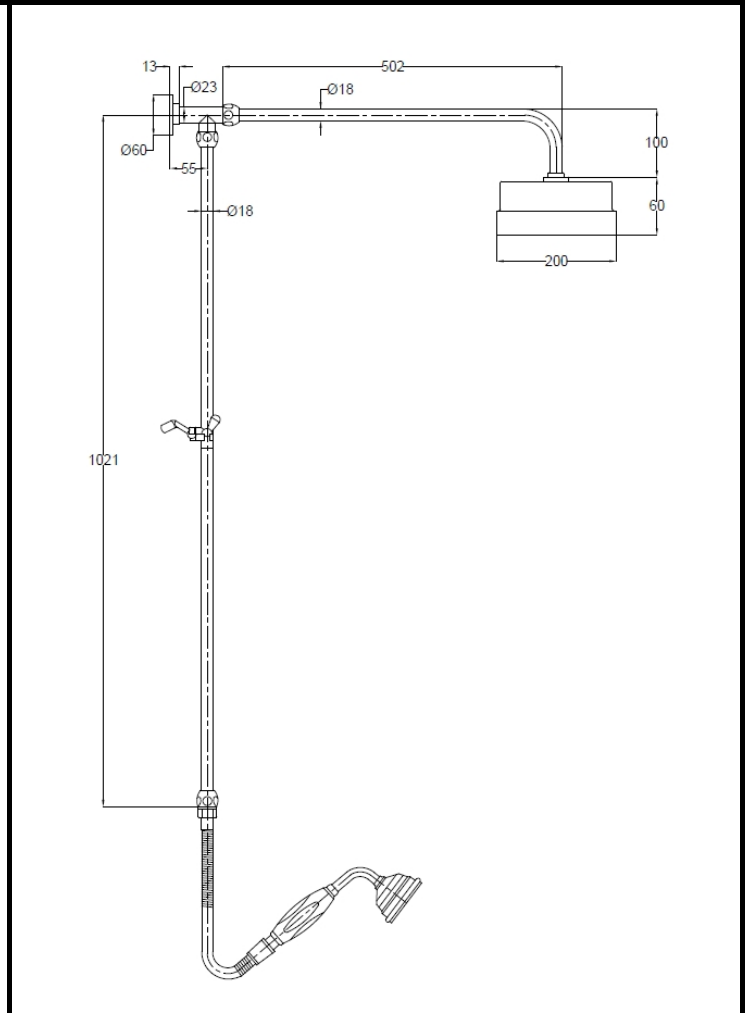

# B A Y S W A T E R

London W.2

**CODE:** BAYS209

**DESCRIPTION:** Luxury Rigid Riser Kit

**CATEGORY:** Showers

PRODUCT DIMENSIONS				
Length(mm)	Width (mm)	Height (mm)	Depth (mm)	Nett Wgt Kg
	160	1081	635	3.85

PACKAGING DIMENSIONS			
Depth (mm)	Width (mm)	Height (mm)	Gross Wgt Kg
1020	210	110	3.85

PACKAGING DATA			
Box Colour	White Cardboard Box		
Box Qty	1	Label Colour	White Label
Label Size	100 x 50	Label Qty	2

OUTER BOX DIMENSIONS (If Applicable)				
Length (mm)	Width (mm)	Height (mm)	Depth (mm)	Gross Wgt Kg
	445	370	1040	39
Barcode	5055275889862			

PRODUCT DETAILS	
Coutry of Origin	United Kingdom
Fitting Instruction	No
Product Material	Brass
Mount Type	Surface, Wall
Outlet Elbow Supplied	No
Easy Clean	No
Head Included	Yes
Handset Included	Yes
Body Jets Included	No
No of Body Jets	Not Applicable
Operating Pressure (bar)	0.5
Valve/Cartridge Type	Not Applicable

Flow Rates (L/min)	0.1 bar	N/A	0.5 bar	N/A	1 bar	N/A	2 bar	N/A	3 bar	N/A
TMV2 Approved	No		Approval No.		N/A					
TMV3 Approved	No		Approval No.		N/A					
WRAS Approved	No		Approval No.		N/A					
Head Function	Single									
Handset Function	Single Setting									
Body Jet Info	Not Applicable									
Pipe Size	15 mm (1/2" Bsp)									
Pipe Centres	N/A									
Colour/Finish	Chrome									
Hose Included	Yes									