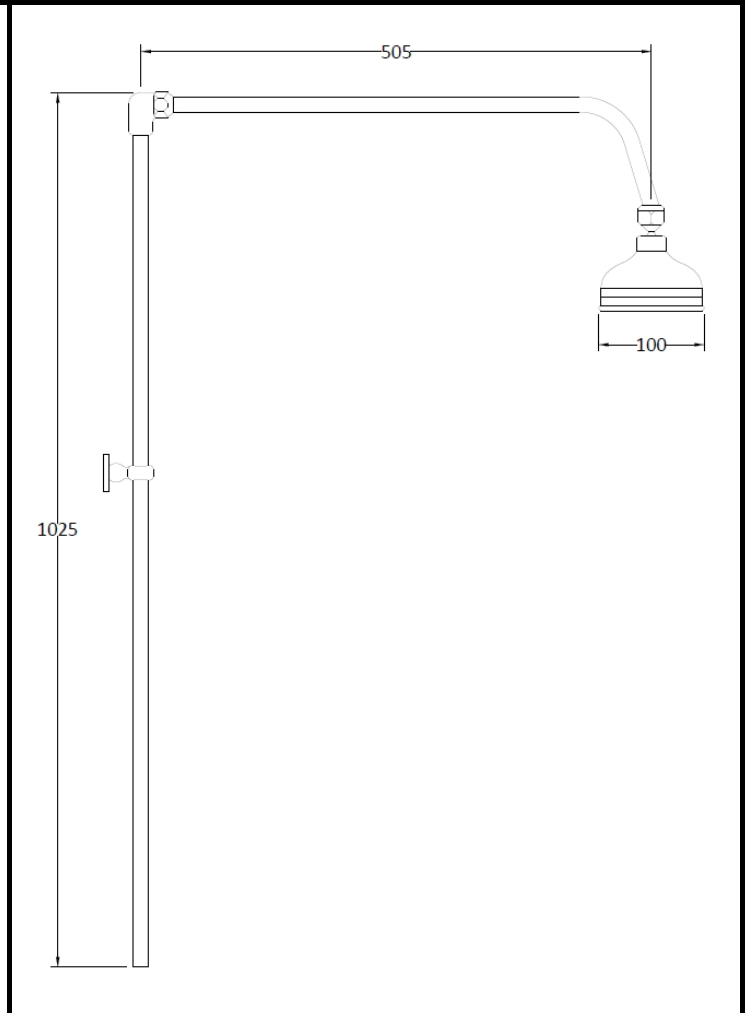

B A Y S W A T E R

London W.2

CODE: BAYS210

DESCRIPTION: Rigid Riser Kit

CATEGORY: Showers

PRODUCT DIMENSIONS				
Length(mm)	Width (mm)	Height (mm)	Depth (mm)	Nett Wgt Kg
	100	1025	570	1.63

PACKAGING DIMENSIONS			
Depth (mm)	Width (mm)	Height (mm)	Gross Wgt Kg
1080	130	75	1.63

PACKAGING DATA			
Box Colour	White Cardboard Box		
Box Qty	1	Label Colour	White Label
Label Size	100 x 50	Label Qty	2

OUTER BOX DIMENSIONS (If Applicable)				
Length (mm)	Width (mm)	Height (mm)	Depth (mm)	Gross Wgt Kg
				16
Barcode	5055275889879			

PRODUCT DETAILS	
Coutry of Origin	United Kingdom
Fitting Instruction	Yes
Product Material	Brass
Mount Type	Wall, Surface
Outlet Elbow Supplied	No
Easy Clean	No
Head Included	Yes
Handset Included	No
Body Jets Included	No
No of Body Jets	Not Applicable
Operating Pressure (bar)	0.1
Valve/Cartridge Type	Not Applicable

Flow Rates (L/min)	0.1 bar	N/A	0.5 bar	N/A	1 bar	N/A	2 bar	N/A	3 bar	N/A
TMV2 Approved	No		Approval No.	N/A						
TMV3 Approved	No		Approval No.	N/A						
WRAS Approved	No		Approval No.	N/A						
Head Function	Single									
Handset Function	Not Applicable									
Body Jet Info	Not Applicable									
Pipe Size	15 mm (1/2" Bsp)									
Pipe Centres	N/A									
Colour/Finish	Chrome									
Hose Included	No									