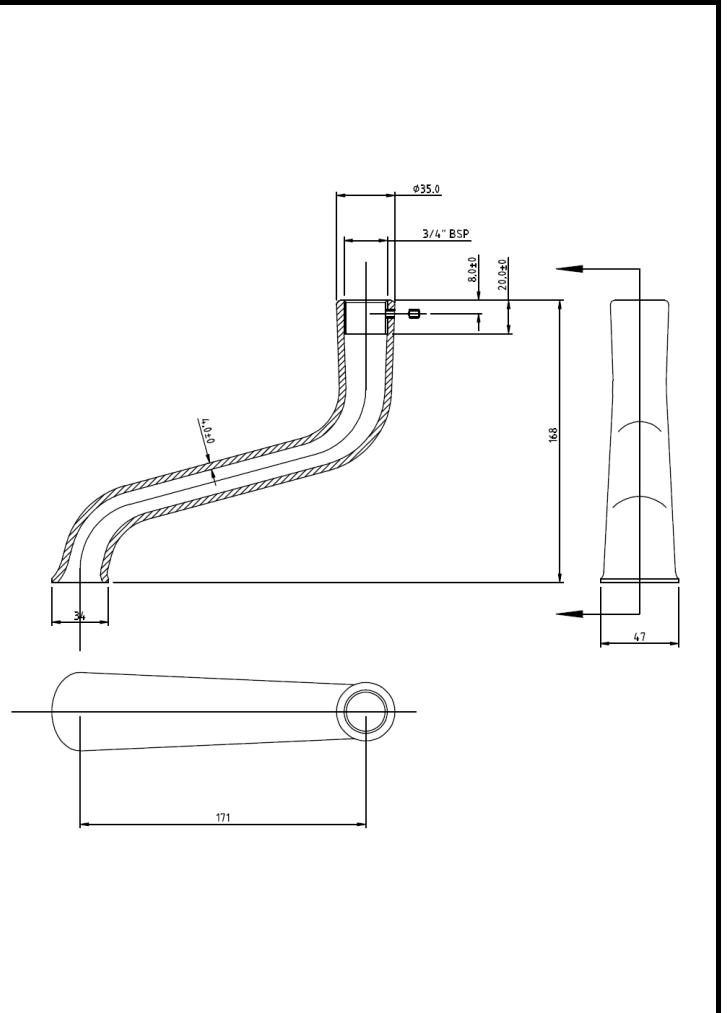

B A Y S W A T E R

London W.2

CODE: BAYS391

DESCRIPTION: Bath Spout

CATEGORY: Showers

PRODUCT DIMENSIONS				
Length(mm)	Width (mm)	Height (mm)	Depth (mm)	Nett Wgt Kg
	171	568	47	0.6

PACKAGING DIMENSIONS			
Depth (mm)	Width (mm)	Height (mm)	Gross Wgt Kg
210	165	50	0.64

PACKAGING DATA			
Box Colour	White Cardboard Box		
Box Qty	1	Label Colour	White Label
Label Size	100 x 50	Label Qty	1

OUTER BOX DIMENSIONS (If Applicable)				
Length (mm)	Width (mm)	Height (mm)	Depth (mm)	Gross Wgt Kg
Barcode	5055275890721			

PRODUCT DETAILS	
Country of Origin	United Kingdom
Fitting Instruction	No
Product Material	Brass
Mount Type	Surface, Wall
Outlet Elbow Supplied	Not Applicable
Easy Clean	Not Applicable
Head Included	No
Handset Included	Not Applicable
Body Jets Included	Not Applicable
No of Body Jets	Not Applicable
Operating Pressure (bar)	
Valve/Cartridge Type	Not Applicable

Flow Rates (L/min)	0.1 bar	N/A	0.5 bar	N/A	1 bar	N/A	2 bar	N/A	3 bar	N/A
TMV2 Approved	No		Approval No.		N/A					
TMV3 Approved	No		Approval No.		N/A					
WRAS Approved	No		Approval No.		N/A					
Head Function	Not Applicable									
Handset Function	Not Applicable									
Body Jet Info	Not Applicable									
Pipe Size	Not Applicable									
Pipe Centres	N/A									
Colour/Finish	Chrome									
Hose Included	Not Applicable									