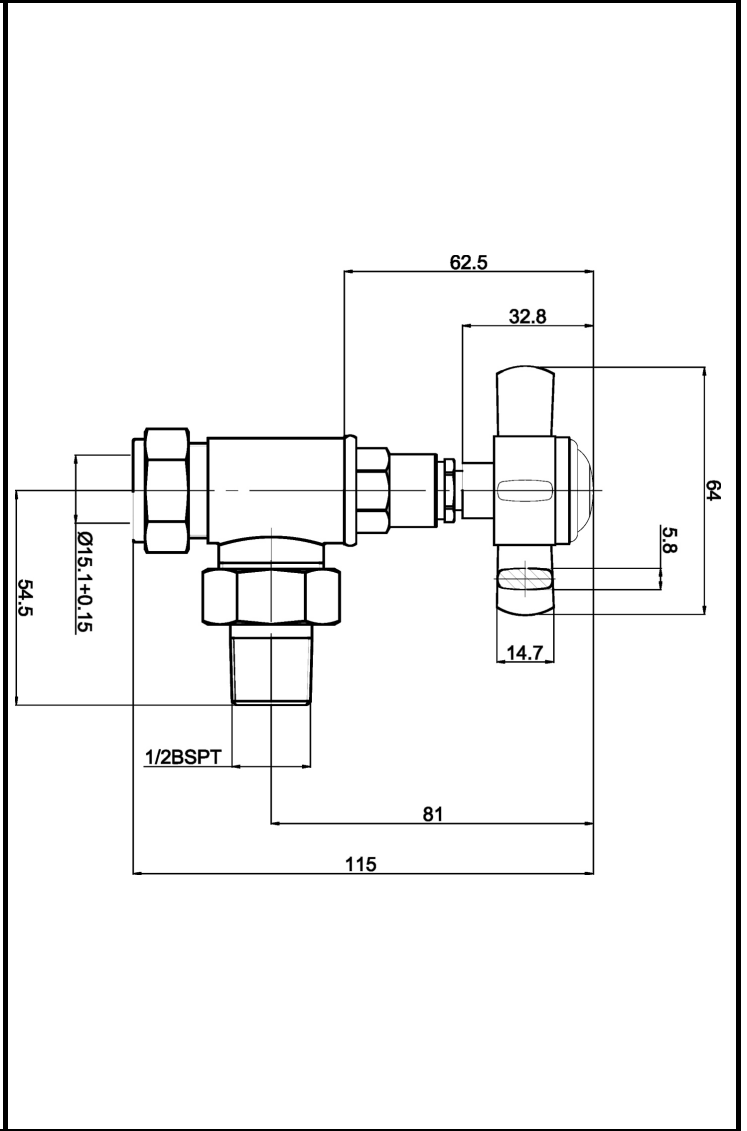

# B A Y S W A T E R

London W.2

**CODE:** BAYV102

**DESCRIPTION:** Victorian Xhead Rad Valves Angled (Pair)

**CATEGORY:** Heating

### PRODUCT DIMENSIONS

Height (mm)	Width (mm)	Depth (mm)	Length (mm)	Nett Wgt Kg
87	115	64		0.9

### PACKAGING DIMENSIONS

Height (mm)	Width (mm)	Depth (mm)	Gross Wgt Kg
130	100	60	0.9

### OUTER BOX DIMENSIONS (If Applicable)

Height (mm)	Width (mm)	Length (mm)	Gross Wgt Kg
Barcode	5055275890165		