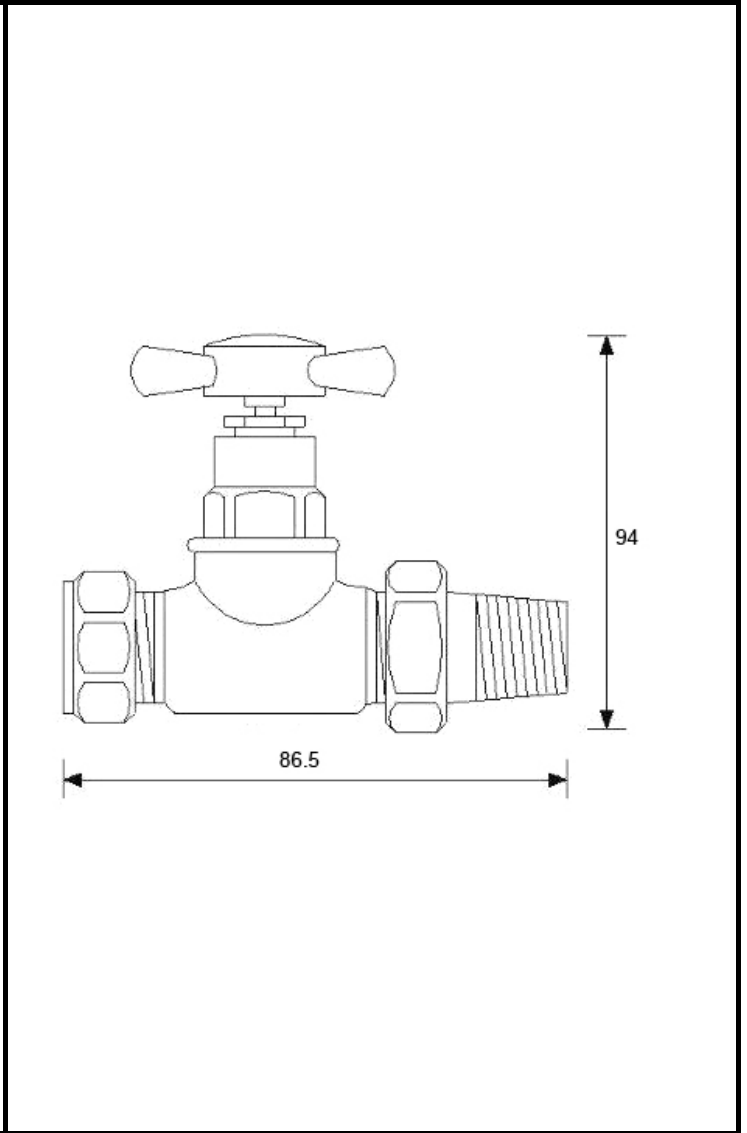

B A Y S W A T E R

London W.2

CODE: BAYV103

DESCRIPTION: Victorian Xhead Rad Valves Straight (Pr)

CATEGORY: Heating

PRODUCT DIMENSIONS				
Height (mm)	Width (mm)	Depth (mm)	Length (mm)	Nett Wgt Kg
87	45	94		0.9

PACKAGING DIMENSIONS			
Height (mm)	Width (mm)	Depth (mm)	Gross Wgt Kg
130	100	60	0.9

PACKAGING DATA			
Box Colour	White Cardboard Box		
Box Qty	1	Label Colour	White Label
Label Size	100 x 50	Label Qty	1

OUTER BOX DIMENSIONS (If Applicable)			
Height (mm)	Width (mm)	Length (mm)	Gross Wgt Kg
Barcode	5055275890172		

PRODUCT DETAILS	
Contry of Origin	United Kingdom
Fitting Instruction	Yes
RAL No	N/A
Heat Element Wattage	Not Applicable
BTU @ 50 Degrees	N/A
Thermal Output @ 50 Degrees	N/A
Pipe Centres	N/A
Volume	N/A
Wall to Ctr of Tappings	N/A
Duel Fuel	N/A