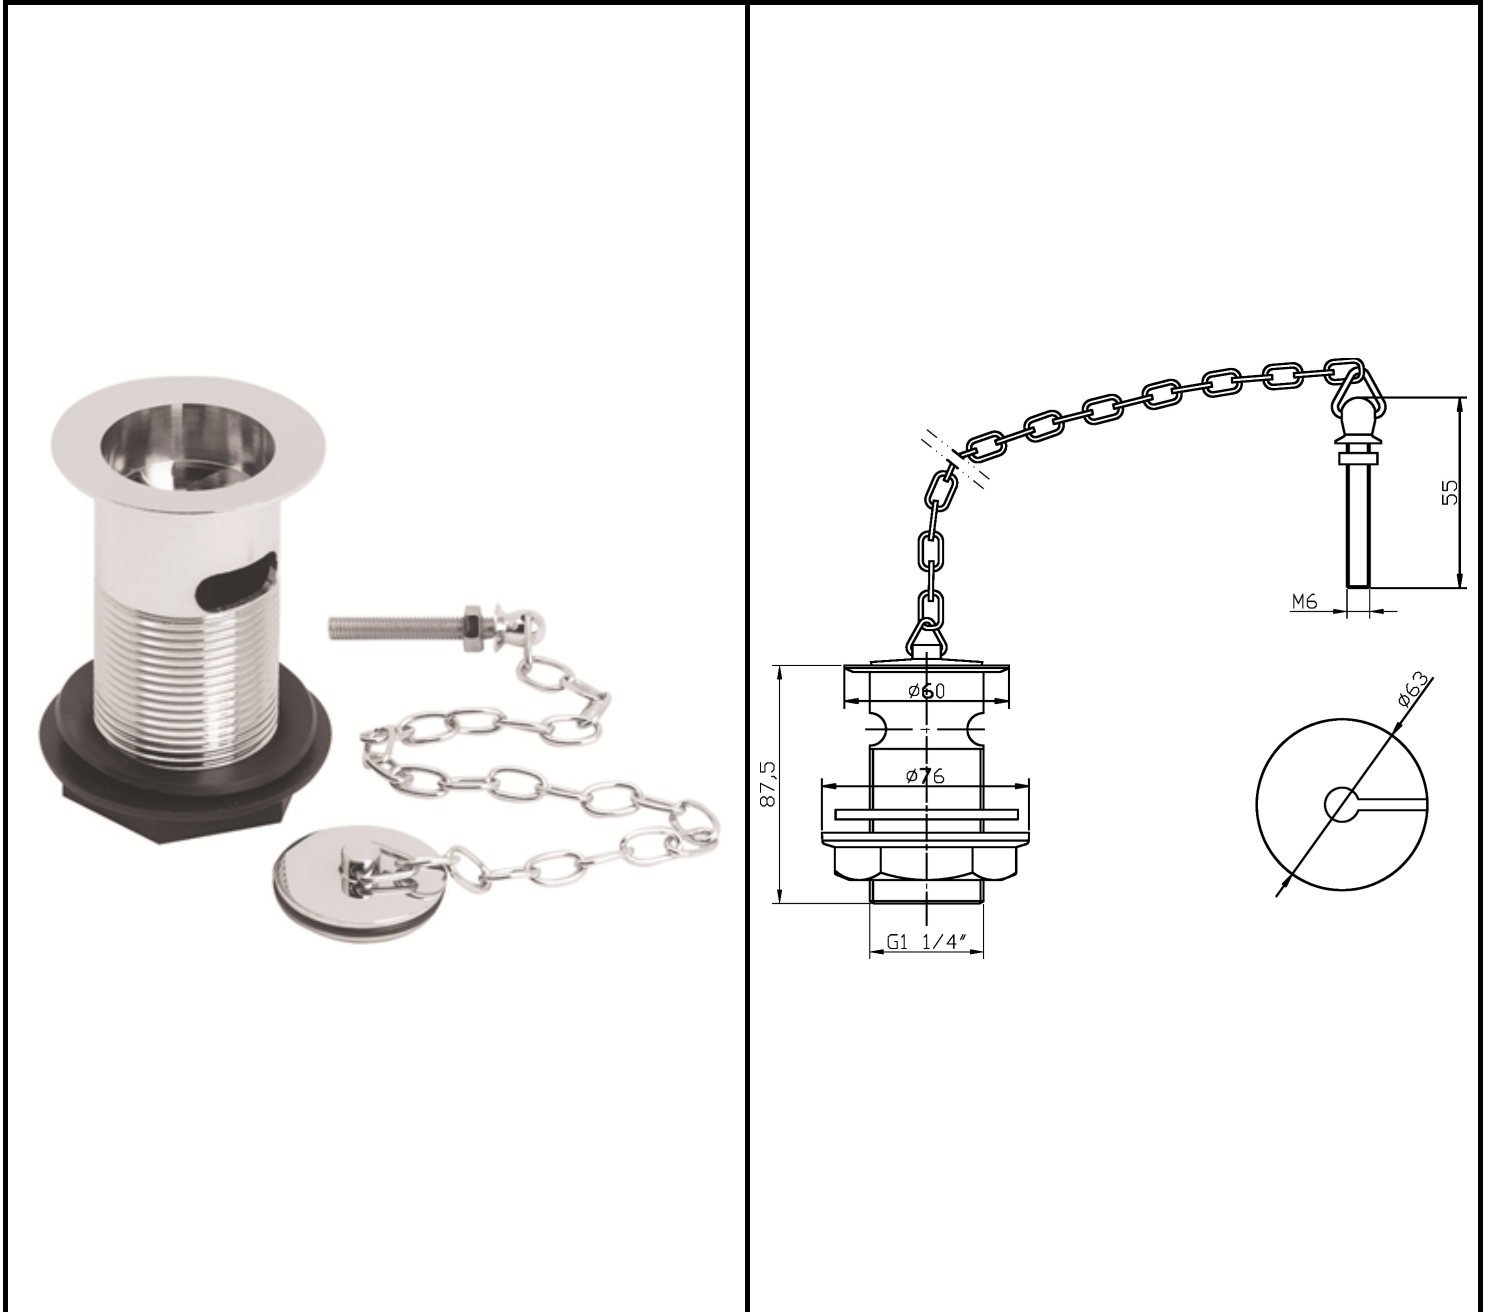

# B A Y S W A T E R

London W.2

**CODE:** BAYW006

**DESCRIPTION:** Basin Waste W/ Brass Plug & Link Chain

**CATEGORY:** Wastes & Extras

PRODUCT DIMENSIONS				
Height (mm)	Width (mm)	Length (mm)	Depth (mm)	Nett Wgt Kg
88	60		60	0.28

OUTER BOX DIMENSIONS (If Applicable)				
Height (mm)	Width (mm)	Length (mm)	Depth (mm)	Gross Wgt Kg
Barcode	5055275890349			

PRODUCT DETAILS			
Country of Origin	United Kingdom		
Fitting Instruction	No		
Product Material	Brass		
Heating Element Wattage	Not Applicable		
CE Certification	N/A		
Colour/Finish	Chrome		
Product Diameter	60mm		
Connection Size	1 1/4"		