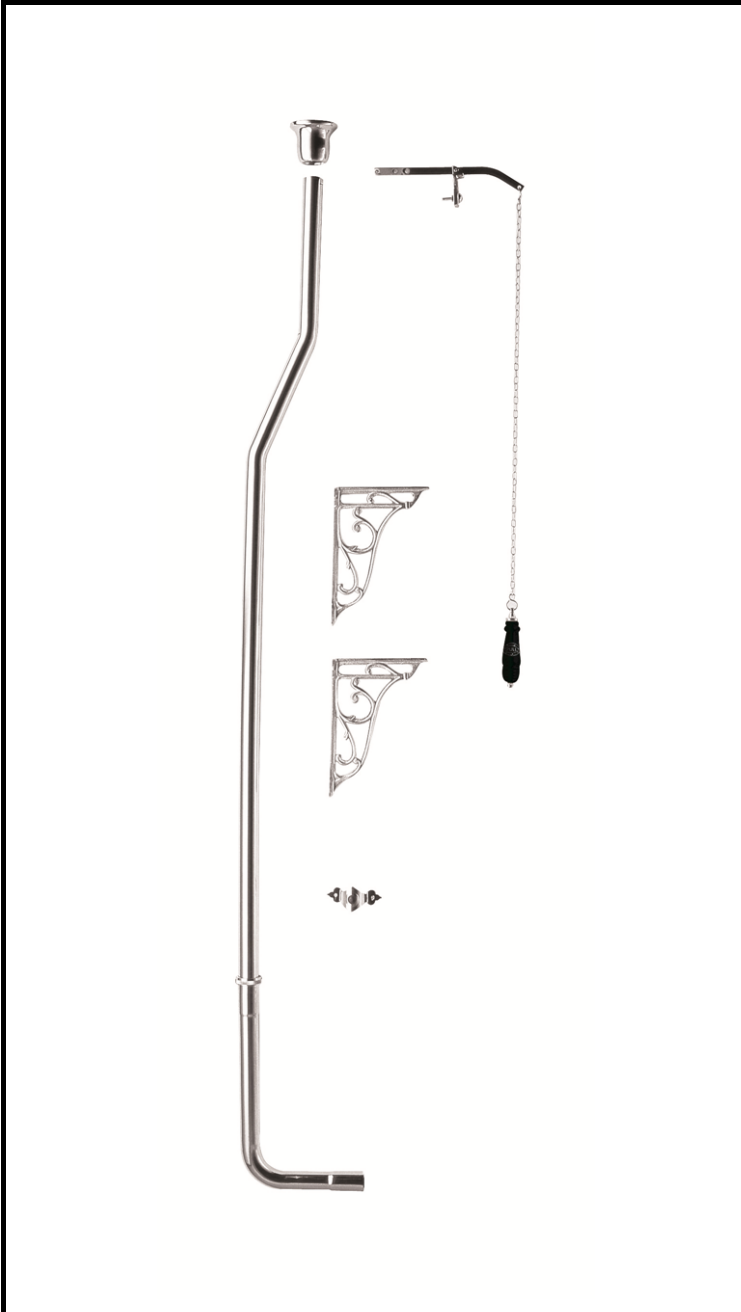

# B A Y S W A T E R

London W.2

**CODE:** BAYA415

**DESCRIPTION:** High Level Flush Pipe Pack

**CATEGORY:** Wastes & Extras

PRODUCT DIMENSIONS				
Height (mm)	Width (mm)	Length (mm)	Depth (mm)	Nett Wgt Kg
1680	80		202	3.07

PACKAGING DIMENSIONS			
Height (mm)	Width (mm)	Depth (mm)	Gross Wgt Kg
1435	185	100	3.78

PACKAGING DATA			
Box Colour	White Cardboard Box		
Box Qty	1	Label Colour	White Label
Label Size	100 x 50	Label Qty	2

OUTER BOX DIMENSIONS (If Applicable)				
Height (mm)	Width (mm)	Length (mm)	Depth (mm)	Gross Wgt Kg
210	1420			
Barcode	5056211805915			

PRODUCT DETAILS	
Country of Origin	China
Fitting Instruction	No
Product Material	Brass
Heating Element Wattage	Not Applicable

CE Certification	N/A
Colour/Finish	Chrome
Product Diameter	35mm
Connection Size	11/2"