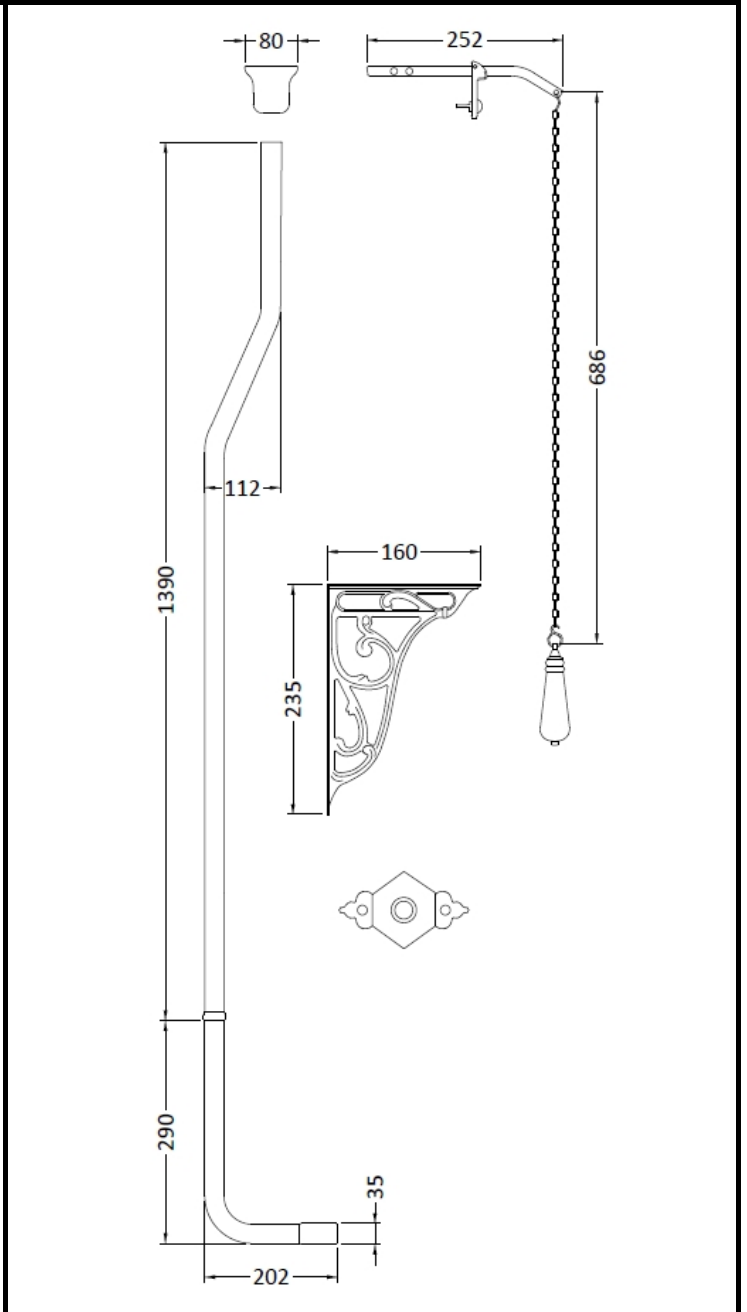

# B A Y S W A T E R

London W.2

**CODE:** BAYA415

**DESCRIPTION:** High Level Flush Pipe Pack

**CATEGORY:** Wastes & Extras

PRODUCT DIMENSIONS				
Height (mm)	Width (mm)	Length (mm)	Depth (mm)	Nett Wgt Kg
1680	80		202	3.07

PACKAGING DIMENSIONS			
Height (mm)	Width (mm)	Depth (mm)	Gross Wgt Kg
1435	185	100	3.78

PACKAGING DATA			
Box Colour	White Cardboard Box		
Box Qty	1	Label Colour	White Label
Label Size	100 x 50	Label Qty	2

OUTER BOX DIMENSIONS (If Applicable)				
Height (mm)	Width (mm)	Length (mm)	Depth (mm)	Gross Wgt Kg
210	1420			
Barcode	5056211805915			

PRODUCT DETAILS	
Country of Origin	China
Fitting Instruction	No
Product Material	Brass
Heating Element Wattage	Not Applicable

CE Certification	N/A
Colour/Finish	Chrome
Product Diameter	35mm
Connection Size	11/2"