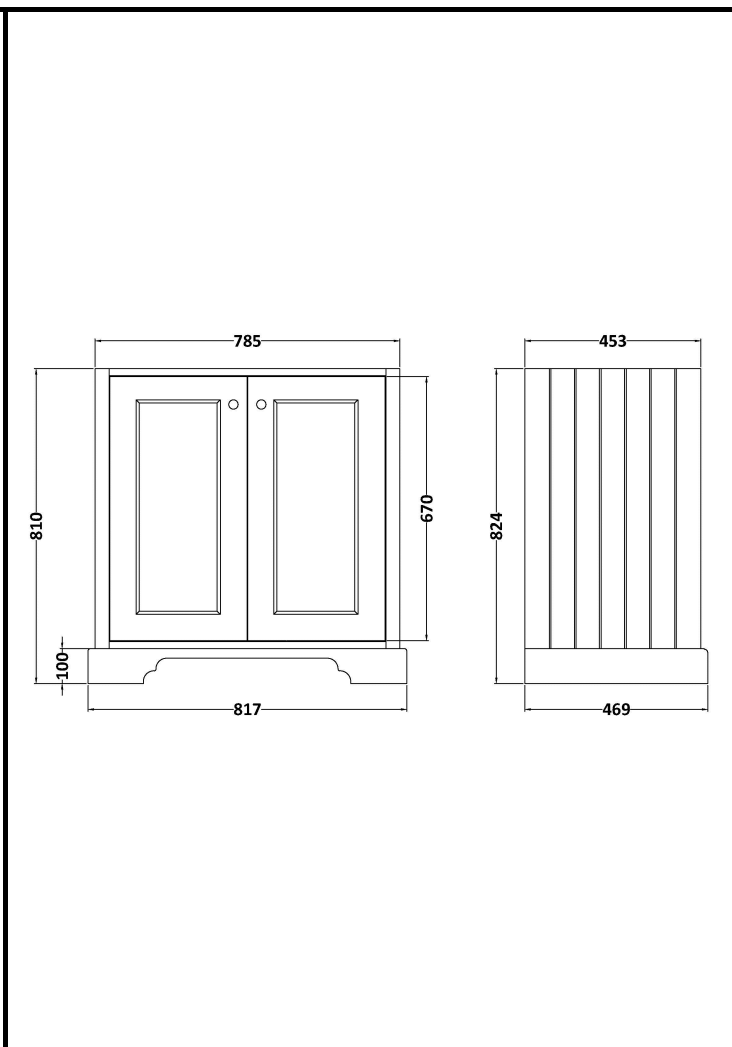

B A Y S W A T E R

London W.2

CODE: BAYF104

DESCRIPTION: 800 2-Door Basin Cabinet

CATEGORY: Furniture

PRODUCT DIMENSIONS

Height (mm)	Width (mm)	Depth (mm)	Nett Wgt Kg
810	817	469	37

PACKAGING DIMENSIONS

Height (mm)	Width (mm)	Depth (mm)	Gross Wgt Kg
845	860	505	37

PACKAGING DATA

Box Colour	White Cardboard Box		
Box Qty	1	Label Colour	White Label
Label Size	116 X 50	Label Qty	2

OUTER BOX DIMENSIONS (If Applicable)

Height (mm)	Width (mm)	Depth (mm)	Gross Wgt Kg
Barcode	5055275892848		

PRODUCT DETAILS

Country of Origin	Ukraine
Fitting Instruction	Yes
Constr' Method	Cam & Wood Dowel
Cabinet Finish	MFC Painted Matt
Cab Thickness (mm)	16
Drawer Included	No
No of Shelves	1
Hinge Inc'	Yes
Fixings Inc'	Not Required
Handle Inc'	Yes
Handle Type	Knob

Certification	FSC	Yes	CE	Yes
Colour	Plummett Grey			
Constr' Type	Rigid			
Fascia Finish	Mdf Painted Matt			
Fas Thickness (mm)	18			
Drawer Type	Not Applicable			
Hinge Type	95 Degree Inset Clip-On S/C			
Adjustable Legs	Not Applicable			
Handle Style	Traditional			
Waste Shroud	No			