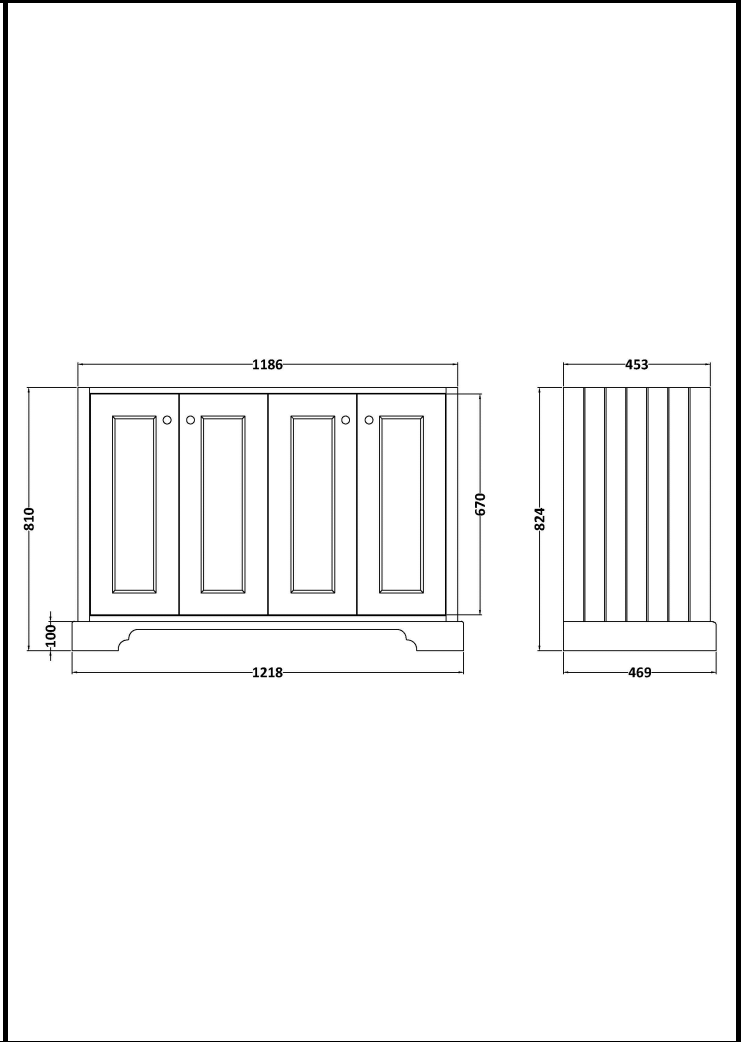

B A Y S W A T E R

London W.2

CODE: BAYF107

DESCRIPTION: 1200 4-Door Basin Cabinet

CATEGORY: Furniture

PRODUCT DIMENSIONS			
Height (mm)	Width (mm)	Depth (mm)	Nett Wgt Kg
810	1218	469	55

PACKAGING DIMENSIONS			
Height (mm)	Width (mm)	Depth (mm)	Gross Wgt Kg
845	1250	505	55.5

PACKAGING DATA			
Box Colour	White Cardboard Box		
Box Qty	1	Label Colour	White Label
Label Size	116 x 50	Label Qty	2

OUTER BOX DIMENSIONS (If Applicable)			
Height (mm)	Width (mm)	Depth (mm)	Gross Wgt Kg
Barcode	5055275892879		

PRODUCT DETAILS				
Country of Origin	Ukraine			
Fitting Instruction	Yes			
Constr' Method	Cam & Wood Dowel			
Cabinet Finish	MFC Painted Matt			
Cab Thickness (mm)	16			
Drawer Included	No			
No of Shelves	2			
Hinge Inc'	Yes			
Fixings Inc'	Not Required			
Handle Inc'	Yes			
Handle Type	Knob			
Certification	FSC	Yes	CE	Yes
Colour	Plummett Grey			
Constr' Type	Rigid			
Fascia Finish	Mdf Painted Matt			
Fas Thickness (mm)	18			
Drawer Type	Not Applicable			
Hinge Type	95 Degree Inset Clip-On S/C			
Adjustable Legs	Not Applicable			
Handle Style	Traditional			
Waste Shroud	No			