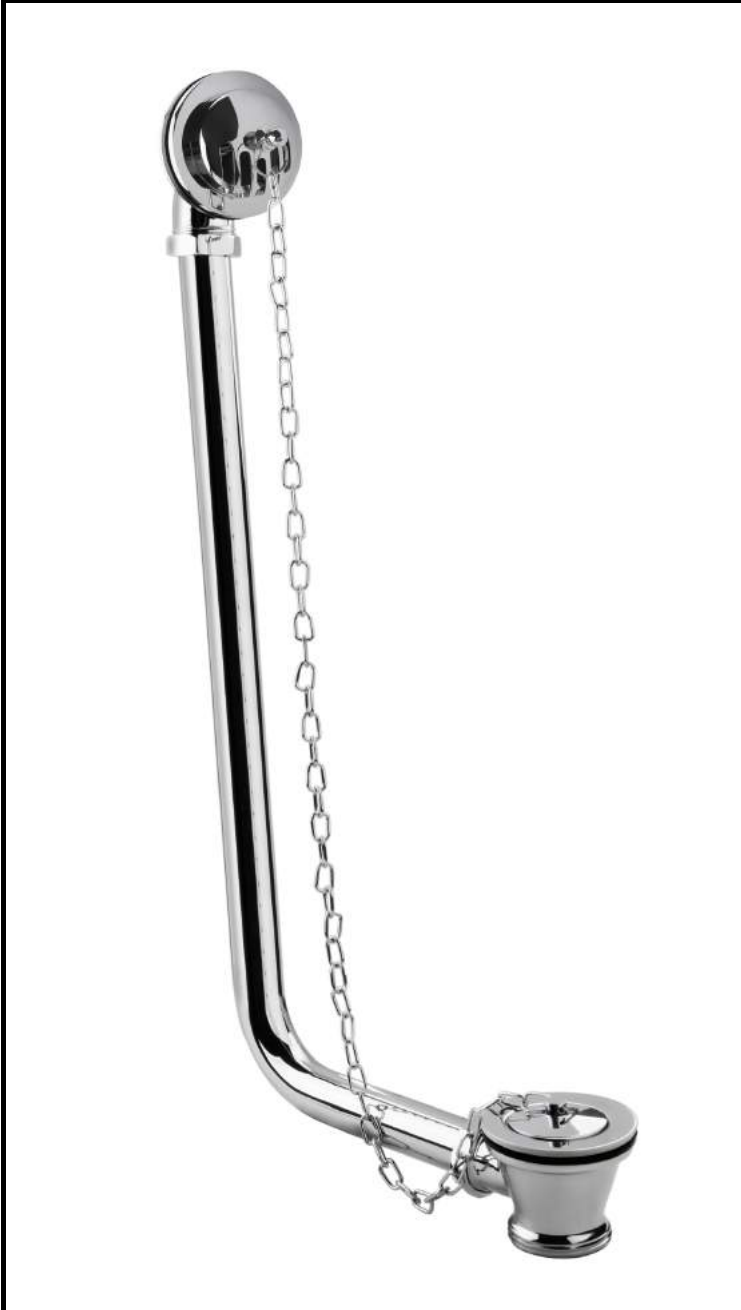

B A Y S W A T E R

London W.2

CODE: BAYW018

DESCRIPTION: Exposed Bath Waste (Grilled Overflow)

CATEGORY: Wastes & Extras

PRODUCT DIMENSIONS

Height (mm)	Width (mm)	Length (mm)	Depth (mm)	Nett Wgt Kg
465	70		220	0.9

Height (mm)	Width (mm)	Length (mm)	Depth (mm)	Gross Wgt Kg
405	420			
Barcode	5056211807100			

PRODUCT DETAILS

Country of Origin	United Kingdom	CE Certification	
Fitting Instruction	No	Colour/Finish	Chrome
Product Material	Brass	Product Diameter	70 mm
Heating Element Wattage	Not Applicable	Connection Size	G1-1/2