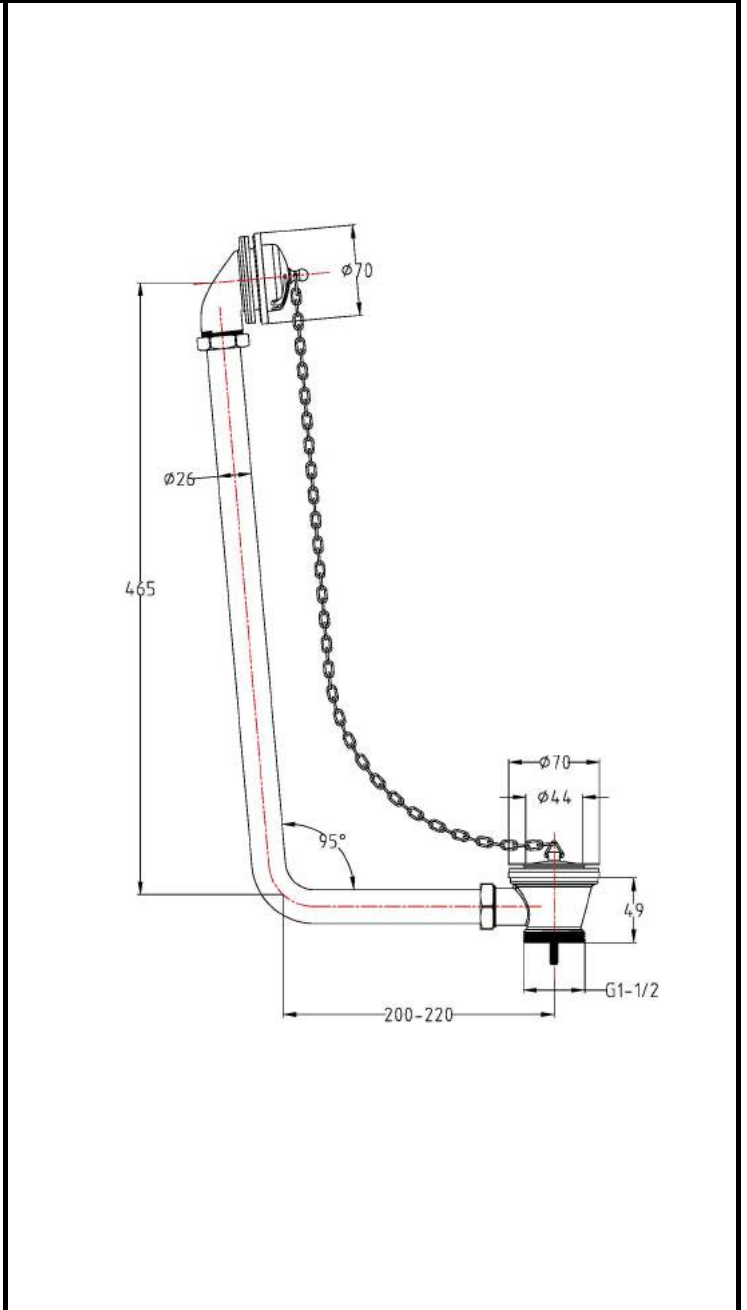

B A Y S W A T E R

London W.2

CODE: BAYW018

DESCRIPTION: Exposed Bath Waste (Grilled Overflow)

CATEGORY: Wastes & Extras

PRODUCT DIMENSIONS

Height (mm)	Width (mm)	Length (mm)	Depth (mm)	Nett Wgt Kg
465	70		220	0.9

PACKAGING DIMENSIONS

Height (mm)	Width (mm)	Depth (mm)	Gross Wgt Kg
500	200	75	1

PACKAGING DATA

Box Colour	White Cardboard Box		
Box Qty	1	Label Colour	White Label
Label Size	100 x 50	Label Qty	2

OUTER BOX DIMENSIONS (If Applicable)

Height (mm)	Width (mm)	Length (mm)	Depth (mm)	Gross Wgt Kg
405	420			
Barcode	5056211807100			

PRODUCT DETAILS

Country of Origin	United Kingdom	CE Certification	
Fitting Instruction	No	Colour/Finish	Chrome
Product Material	Brass	Product Diameter	70 mm
Heating Element Wattage	Not Applicable	Connection Size	G1-1/2