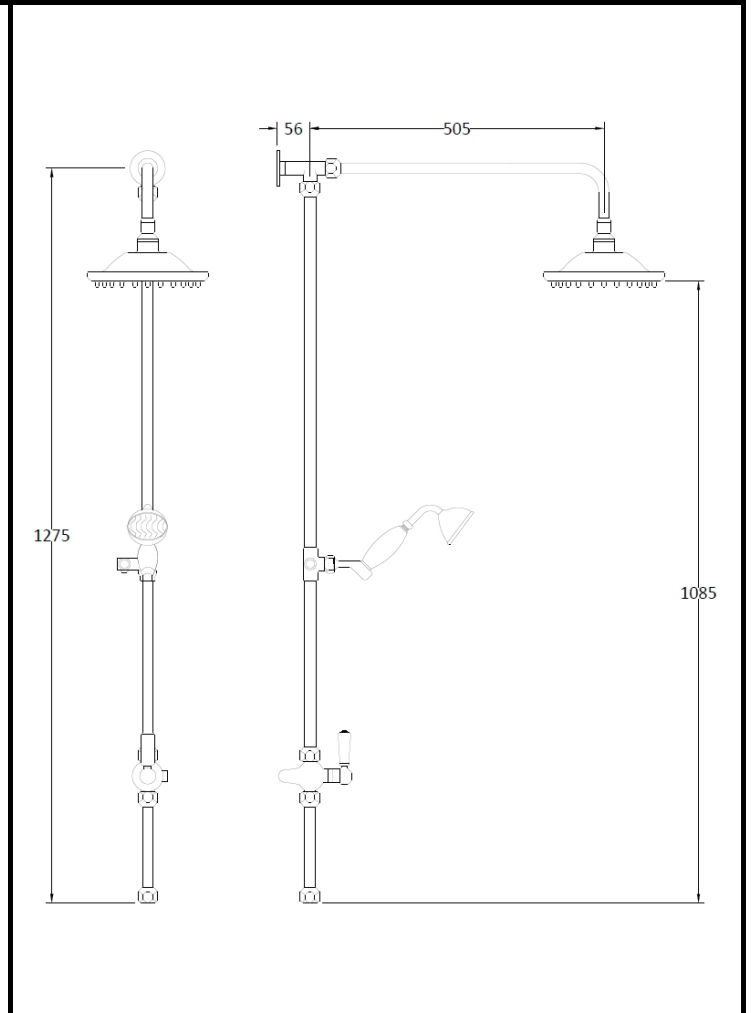

B A Y S W A T E R

London W.2

CODE: BAYS208

DESCRIPTION: Grand Rigid Riser Kit With Handset

CATEGORY: Showers

PRODUCT DIMENSIONS				
Length(mm)	Width (mm)	Height (mm)	Depth (mm)	Nett Wgt Kg
	210	1300	660	5.23

PACKAGING DIMENSIONS			
Depth (mm)	Width (mm)	Height (mm)	Gross Wgt Kg
1020	240	110	5.23

PACKAGING DATA			
Box Colour	White Cardboard Box		
Box Qty	1	Label Colour	White Label
Label Size	100 x 50	Label Qty	2

OUTER BOX DIMENSIONS (If Applicable)				
Length (mm)	Width (mm)	Height (mm)	Depth (mm)	Gross Wgt Kg
				21
Barcode	5055275889855			

PRODUCT DETAILS	
Country of Origin	United Kingdom
Fitting Instruction	Yes
Product Material	Brass/ABS
Mount Type	Wall, Surface
Outlet Elbow Supplied	No
Easy Clean	No
Head Included	Yes
Handset Included	Yes
Body Jets Included	No
No of Body Jets	Not Applicable
Operating Pressure (bar)	0.5
Valve/Cartridge Type	Not Applicable

Flow Rates (L/min)	0.1 bar	N/A	0.5 bar	N/A	1 bar	N/A	2 bar	N/A	3 bar	N/A
TMV2 Approved	No		Approval No.		N/A					
TMV3 Approved	No		Approval No.		N/A					
WRAS Approved	No		Approval No.		N/A					
Head Function	Single									
Handset Function	Single Setting									
Body Jet Info	Not Applicable									
Pipe Size	15 mm (1/2" Bsp)									
Pipe Centres	N/A									
Colour/Finish	Chrome									
Hose Included	Yes									