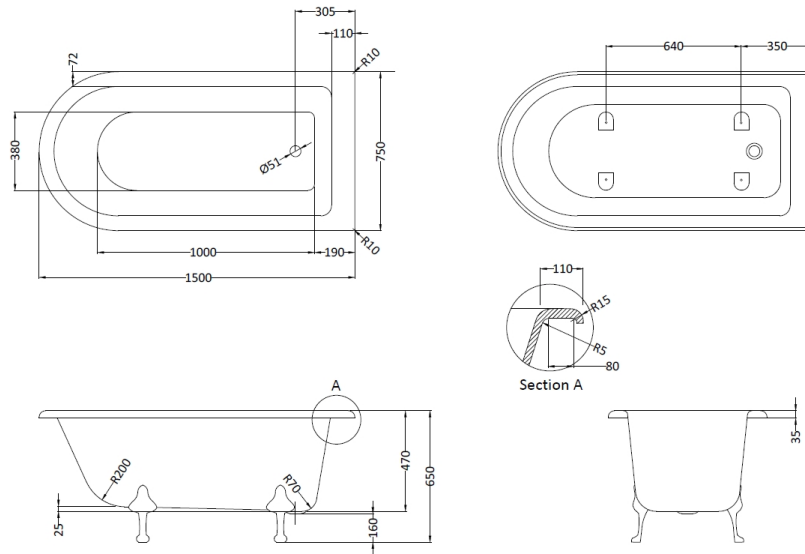

B A Y S W A T E R

London W.2

CODE: BAYB112

DESCRIPTION: 1500 Freestanding Shower Bath

CATEGORY: Baths

PRODUCT DIMENSIONS			
Length (mm)	Width (mm)	Height (mm)	Nett Wgt Kg
1490	745	490	45

PACKAGING DIMENSIONS			
Length (mm)	Width (mm)	Height (mm)	Gross Wgt Kg
1580	750	500	45.8

PACKAGING DATA			
Box Colour	Brown Cardboard Sleeve		
Box Qty	1	Label Colour	White Label
Label Size	100 X 50	Label Qty	2

OUTER BOX DIMENSIONS (If Applicable)			
Length (mm)	Width (mm)	Height (mm)	Gross Wgt Kg
Barcode	5056211804970		

PRODUCT DETAILS							
Country of Origin	China	Certification	FSC	N/A	CE		
Fitting Instruction	No	Material Colour Ref'	European White				
Product Material	Acrylic	Material Thickness	14mm				
Volume (Ltr)	175L	Displaced Capacity	115L				
Leg Set Inc'	Legset Not Included	Waste Inc'	Waste Not Included				
Drilled/Undrilled	Undrilled For Taps	Includes Grips	No Grips Supplied				
Embossed	No	No of Tapholes	None				
Anti-Slip	No						