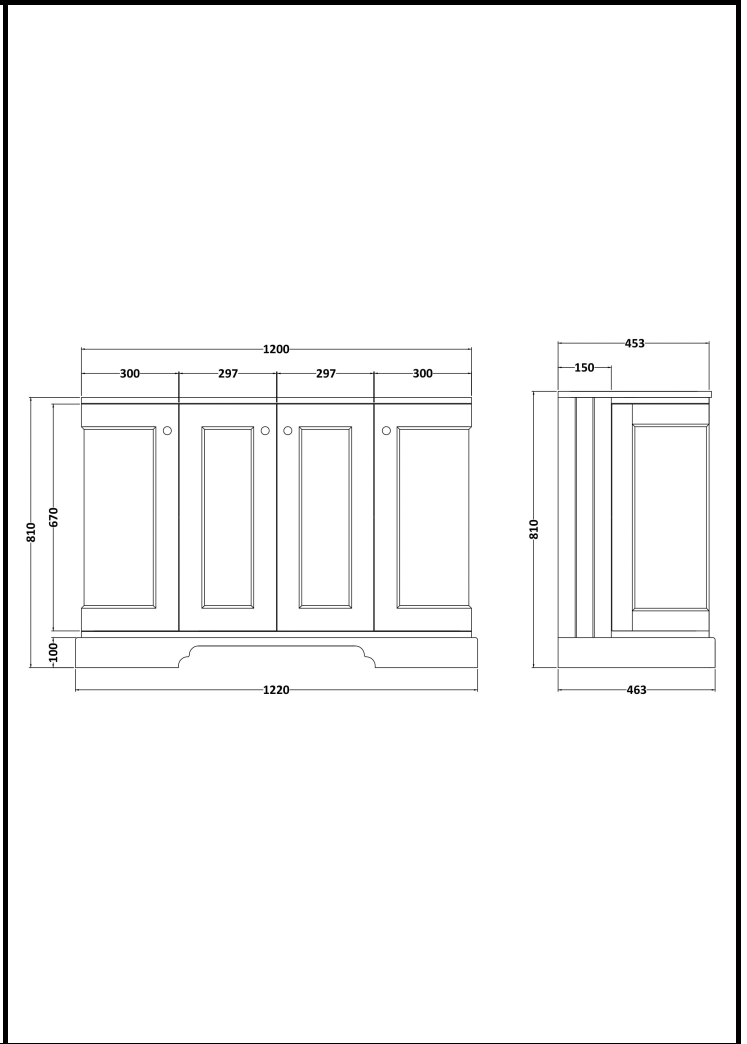

B A Y S W A T E R

London W.2

CODE: BAYF165

DESCRIPTION: 1200 4-Door Curved Basin Cabinet

CATEGORY: Furniture

PRODUCT DIMENSIONS			
Height (mm)	Width (mm)	Depth (mm)	Nett Wgt Kg
810	1220	463	55

PACKAGING DIMENSIONS			
Height (mm)	Width (mm)	Depth (mm)	Gross Wgt Kg
845	1250	505	56

PACKAGING DATA			
Box Colour	White Cardboard Box		
Box Qty	1	Label Colour	White Label
Label Size	116 X 50	Label Qty	2

OUTER BOX DIMENSIONS (If Applicable)			
Height (mm)	Width (mm)	Depth (mm)	Gross Wgt Kg
Barcode	5056211825685		

PRODUCT DETAILS				
Country of Origin	Ukraine			
Fitting Instruction	Yes			
Constr' Method	Cam & Wood Dowel			
Cabinet Finish	MFC Painted Matt			
Cab Thickness (mm)	16			
Drawer Included	No			
No of Shelves	3			
Hinge Inc'	Yes			
Fixings Inc'	Not Required			
Handle Inc'	Yes			
Handle Type	Knob			
Certification	FSC	Yes	CE	Yes
Colour	Stiffkey Blue			
Constr' Type	Rigid			
Fascia Finish	Mdf Painted Matt			
Fas Thickness (mm)	18			
Drawer Type	Not Applicable			
Hinge Type	95 Degree Inset Clip-On S/C			
Adjustable Legs	Not Applicable			
Handle Style	Traditional			
Waste Shroud	No			