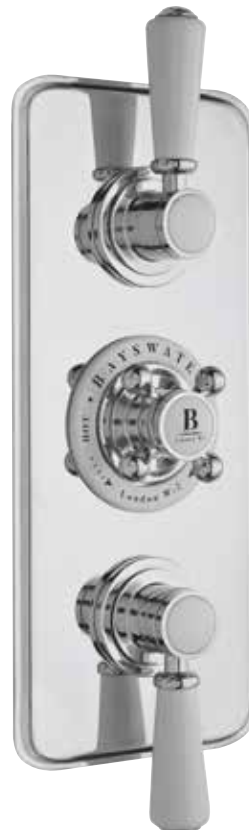

A technical drawing of a shower tray, showing a top-down view with a shower head and its plumbing. The drawing includes various dimensions: 110 for the shower head's width, 410 for the tray's depth, 6.6 for the tray's width, and 3.7 for the tray's depth. The shower head is positioned at the top left, and the tray is shown with a central drain. The background features a grid of dashed lines and a large semi-circular arc.

Black & Chrome
BAYS412 £533.93

White & Chrome
BAYS112 £533.93

DUAL THERMOSTATIC EXPOSED VALVE

White & Chrome
BAYS191 £374.50

ROUND DUAL THERMOSTATIC CONCEALED VALVE

White & Chrome
BAYS192 £374.50

SHOWERS

Concealed Shower Valves

TWIN
CONCEALED VALVE

Black & Chrome
BAYS402 £353.10

White & Chrome
BAYS102 £353.10

TWIN
CONCEALED VALVE
WITH DIVERTER

Black & Chrome
BAYS404 £353.10

White & Chrome
BAYS104 £353.10

TRIPLE
CONCEALED VALVE

Black & Chrome
BAYS403 £449.40

White & Chrome
BAYS103 £449.40

TRIPLE
CONCEALED VALVE
WITH DIVERTER

Black & Chrome
BAYS405 £449.40

White & Chrome
BAYS105 £449.40

SHOWERS

Exposed Shower Valve Kits

**RIGID RISER KIT
WITH 6" SELF
CLEANING HEAD**