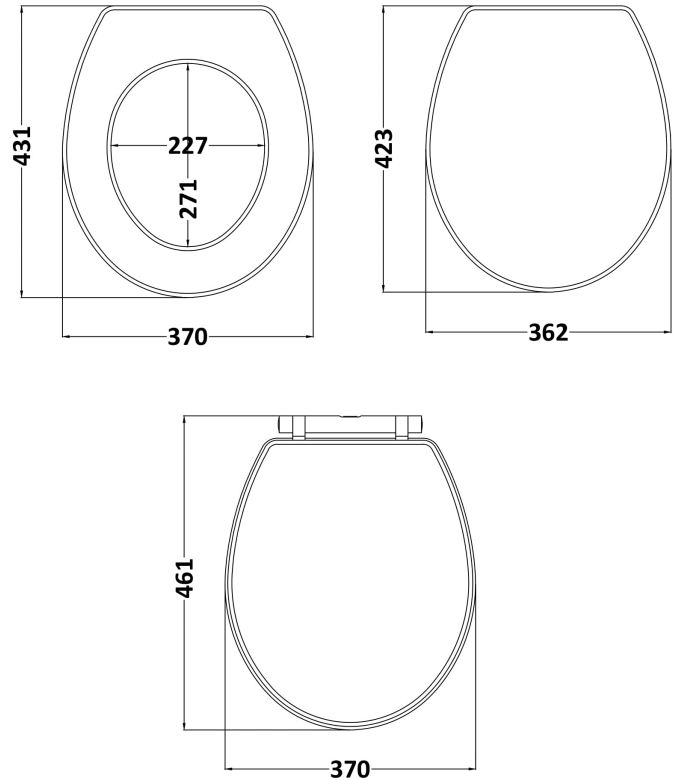

B A Y S W A T E R

London W.2

CODE: BAYF149

DESCRIPTION: Fitzroy Traditional Toilet Seat

CATEGORY: Seats

PRODUCT DIMENSIONS

Length (mm)	Width (mm)	Height(mm)	Nett Wgt Kg
461	370	60	3.1

PACKAGING DATA

Box Colour	White Cardboard Box		
Box Qty	1	Label Colour	White Label
Label Size	110 x 50	Label Qty	2

PACKAGING DIMENSIONS

Length (mm)	Width (mm)	Height (mm)	Gross Wgt Kg
475	395	70	3.3

OUTER BOX DIMENSIONS (If Applicable)

Length (mm)	Width (mm)	Height (mm)	Gross Wgt Kg
Barcode	5055275893265		

PRODUCT DETAILS

Country of Origin	Ukraine
Fitting Instruction	No
Product Material	Mdf Painted
Seat Type	Round
Hinge Centres (Min)	150
Hinge Centres (Max)	186