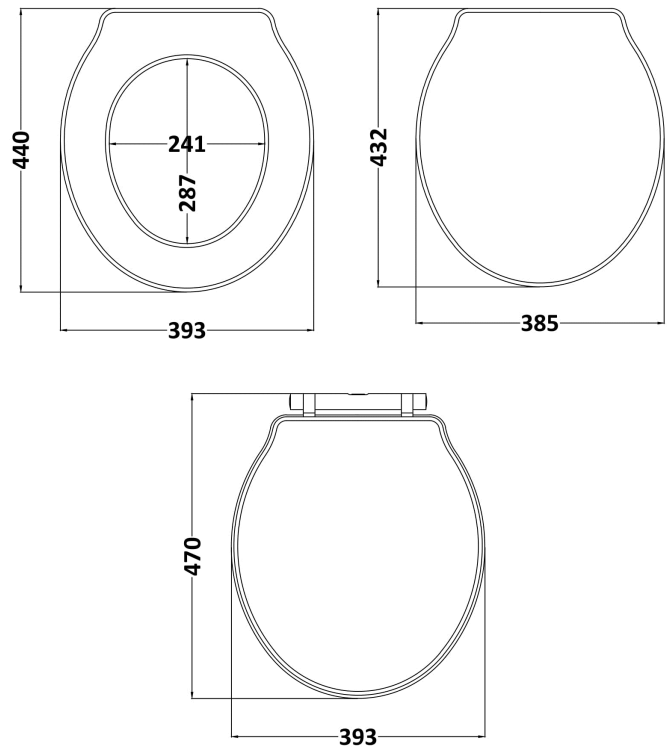

B A Y S W A T E R

London W.2

CODE: BAYF154

DESCRIPTION: Porchester Traditional Toilet Seat

CATEGORY: Seats

PRODUCT DIMENSIONS

Length (mm)	Width (mm)	Height(mm)	Nett Wgt Kg
470	393	60	3.2

PACKAGING DATA

Box Colour	White Cardboard Box		
Box Qty	1	Label Colour	White Label
Label Size	100 x 50	Label Qty	2

PACKAGING DIMENSIONS

Length (mm)	Width (mm)	Height (mm)	Gross Wgt Kg
480	415	70	3.4

OUTER BOX DIMENSIONS (If Applicable)

Length (mm)	Width (mm)	Height (mm)	Gross Wgt Kg
Barcode	5055275893302		

PRODUCT DETAILS

Country of Origin	Ukraine
Fitting Instruction	No
Product Material	Mdf Painted
Seat Type	Round
Hinge Centres (Min)	150
Hinge Centres (Max)	186