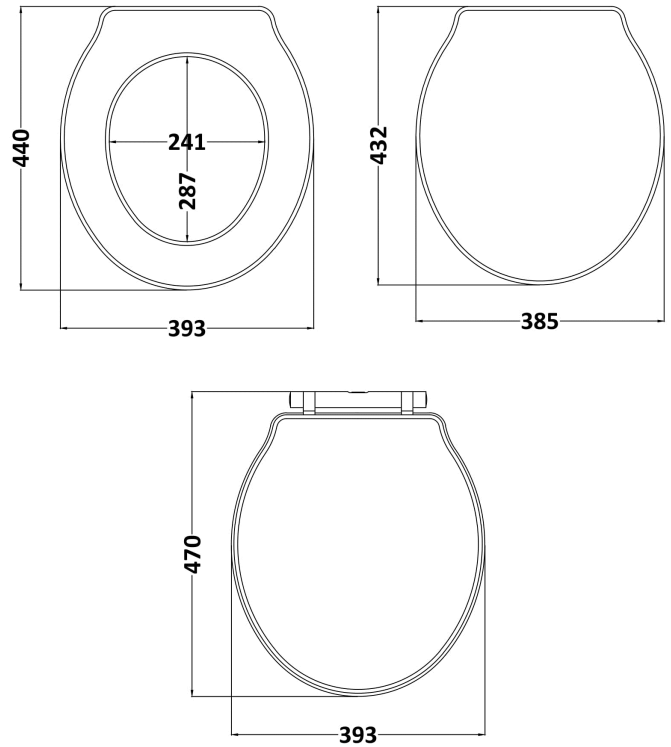

B A Y S W A T E R

London W.2

CODE: BAYF155

DESCRIPTION: Porchester Traditional Toilet Seat

CATEGORY: Seats

PRODUCT DIMENSIONS

Length (mm)	Width (mm)	Height(mm)	Nett Wgt Kg
470	393	60	3.2

PACKAGING DATA

Box Colour	White Cardboard Box		
Box Qty	1	Label Colour	White Label
Label Size	100 x 50	Label Qty	2

PACKAGING DIMENSIONS

Length (mm)	Width (mm)	Height (mm)	Gross Wgt Kg
480	415	70	3.4

OUTER BOX DIMENSIONS (If Applicable)

Length (mm)	Width (mm)	Height (mm)	Gross Wgt Kg
Barcode	5055275893333		

PRODUCT DETAILS

Country of Origin	Ukraine
Fitting Instruction	No
Product Material	Mdf Painted
Seat Type	Round
Hinge Centres (Min)	150
Hinge Centres (Max)	186