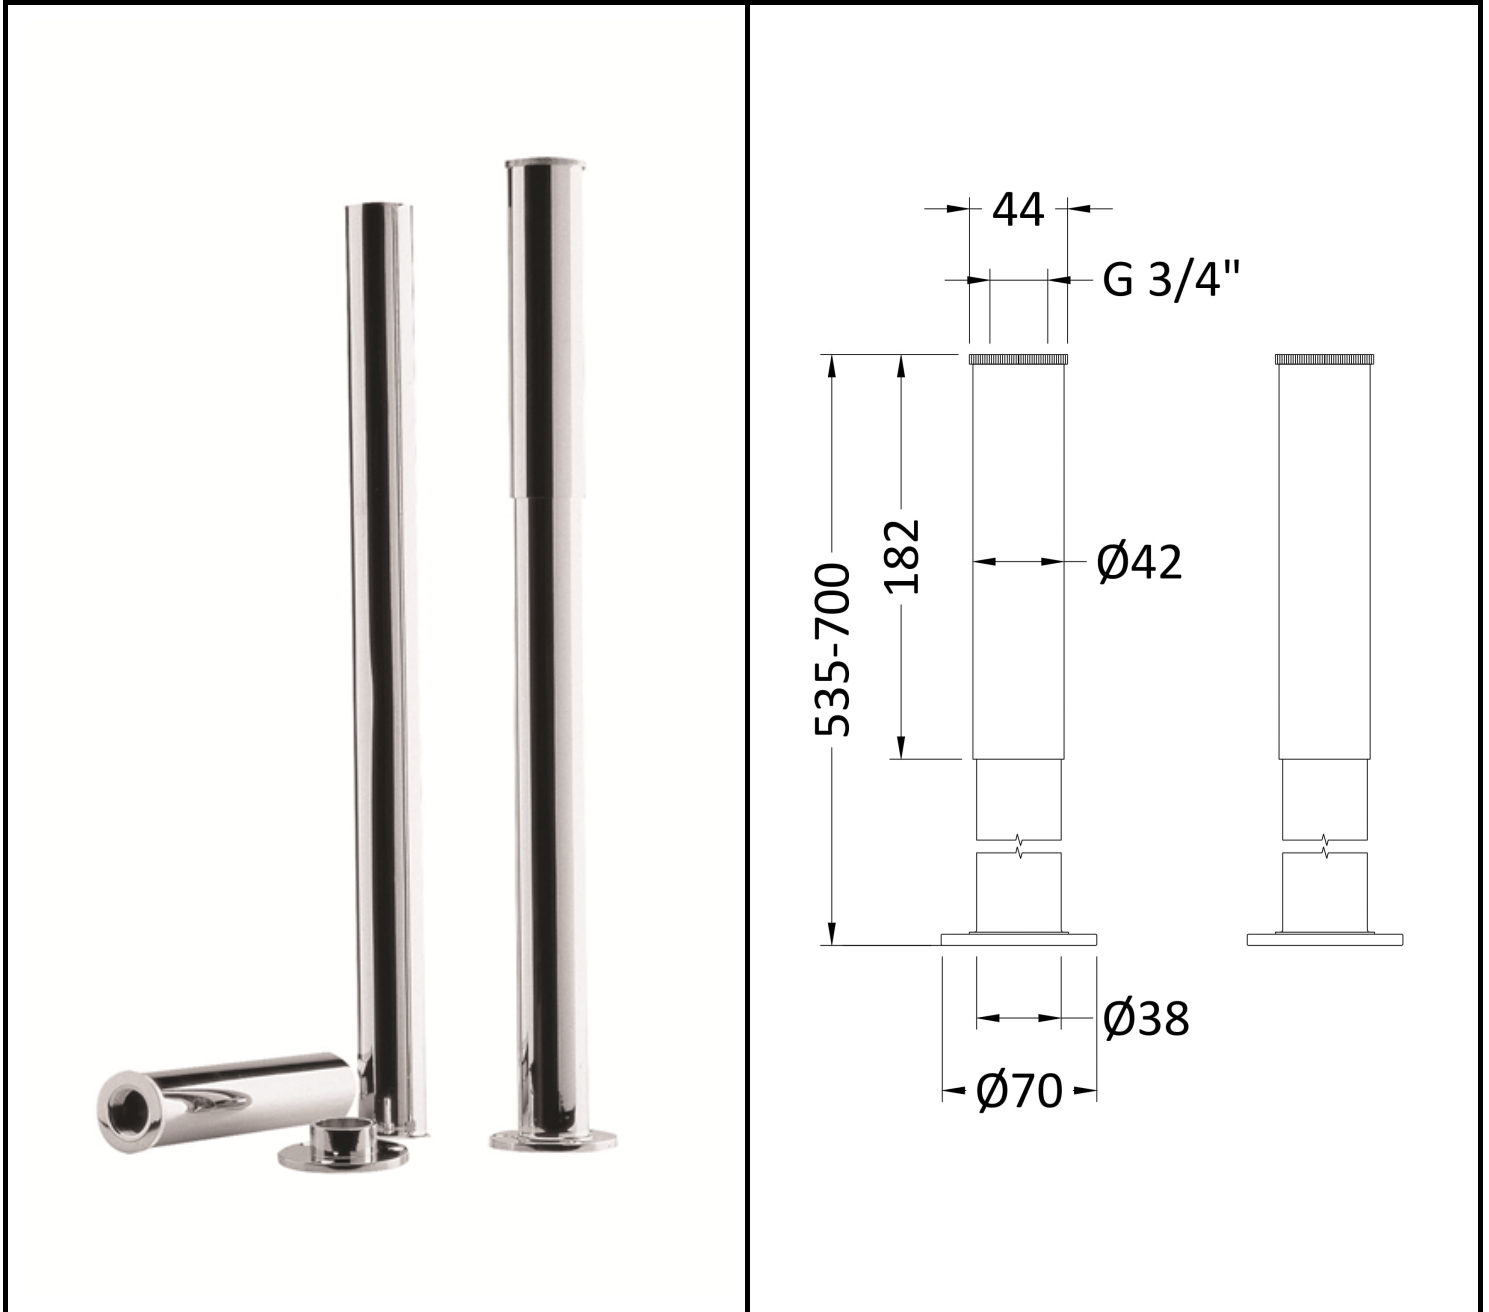

B A Y S W A T E R

London W.2

CODE: BAYA014

DESCRIPTION: Bath Legs With Adjustable Shrouds

CATEGORY: Wastes & Extras

PRODUCT DIMENSIONS				
Height (mm)	Width (mm)	Length (mm)	Depth (mm)	Nett Wgt Kg
720	40		70	2.07

PACKAGING DIMENSIONS			
Height (mm)	Width (mm)	Depth (mm)	Gross Wgt Kg
88	48	750	2.07

PACKAGING DATA			
Box Colour	White Cardboard Box		
Box Qty	1	Label Colour	White Label
Label Size	100 x 50	Label Qty	2

OUTER BOX DIMENSIONS (If Applicable)				
Height (mm)	Width (mm)	Length (mm)	Depth (mm)	Gross Wgt Kg
Barcode	5055275890325			

PRODUCT DETAILS	
Country of Origin	China
Fitting Instruction	No
Product Material	Brass
Heating Element Wattage	Not Applicable

CE Certification	N/A
Colour/Finish	Chrome
Product Diameter	24mm
Connection Size	3/4"