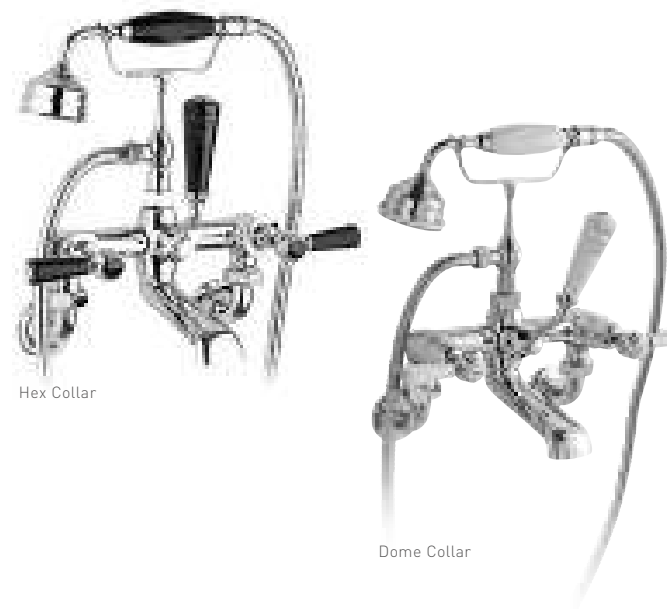

### DECK MOUNTED BATH SHOWER MIXER

Black & Chrome  
Collar: Hex  
BAYT444 **£823.90** €971.17

White & Chrome  
Collar: Hex  
BAYT404 **£646.01** €761.48

Black & Chrome  
Collar: Dome  
BAYT344 **£749.00** €882.88

White & Chrome  
Collar: Dome  
BAYT304 **£646.01** €761.48

Hex Collar

Dome Collar

Hex Collar

Dome Collar

Hex Collar

Dome Collar

Dome Collar

Hex Collar